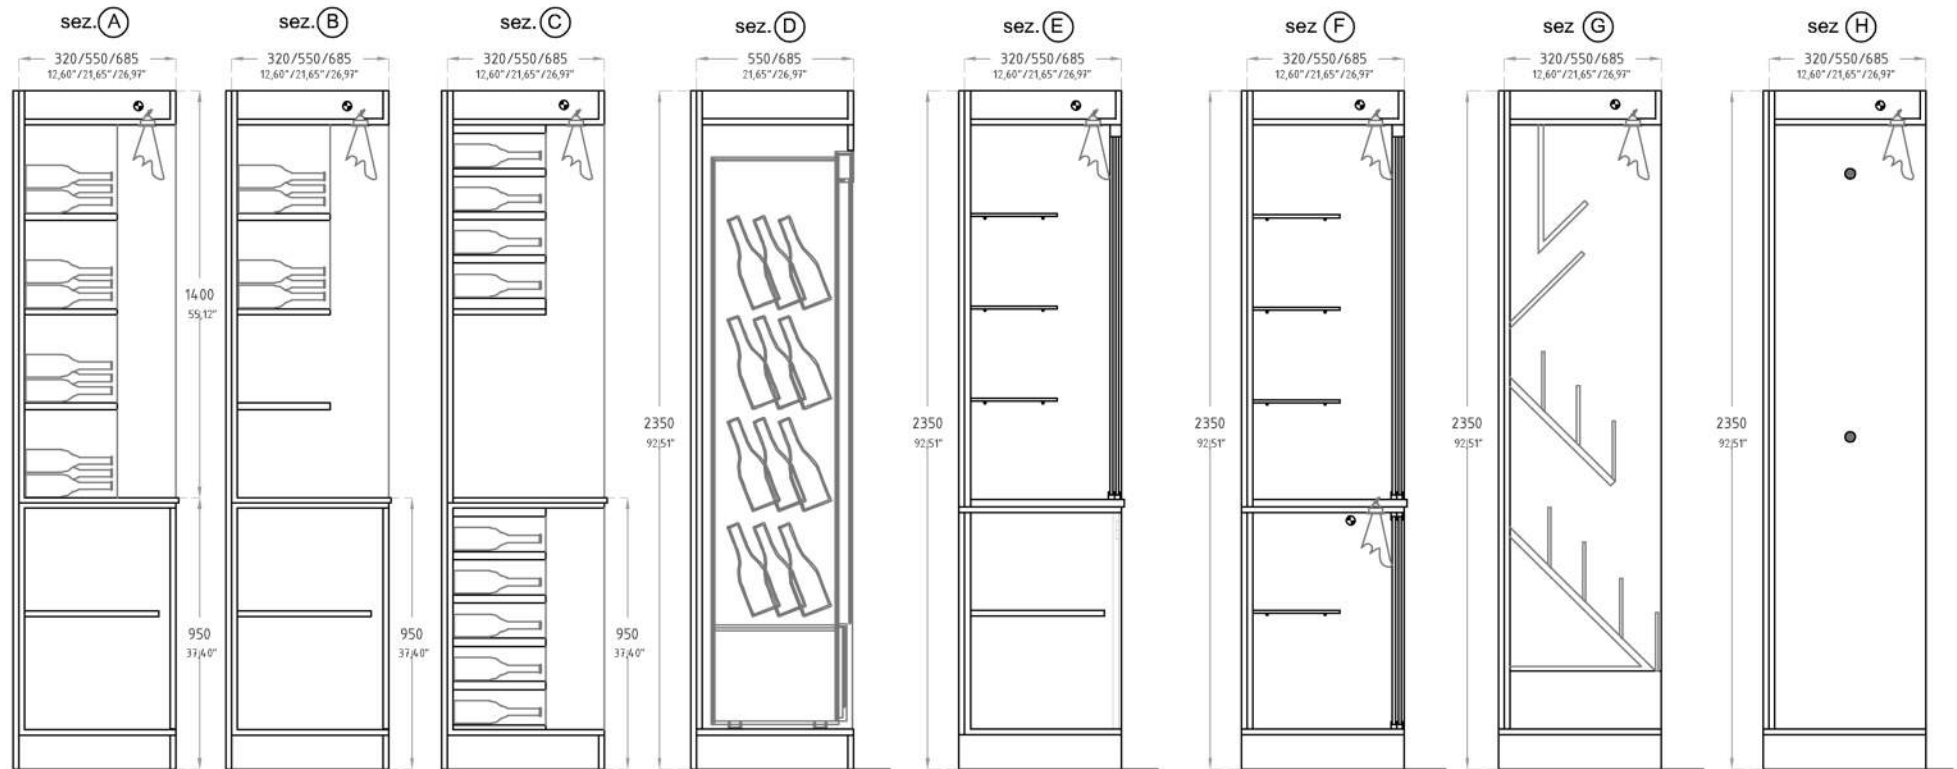

BRADEN - ITALIAN DESIGNERS

SPECIAL: WINE & MULTI USE BACK

240

ALZATE / RAISED BACK

• 1 MOBILI MULTIUSO E VINO

		L				P			H
A	mm	500	750	1000	1250	320	550	685	2350
B	inch	19,68"	29,53"	39,37"	49,21"	12,60"	21,65"	26,97"	92,51"
C	inch								
D	mm		750	1000	1250		550	685	2350
D	inch		29,53"	39,37"	49,21"		21,65"	26,97"	92,51"
E	mm	500	750	1000	1250	320	550	685	2350
F	inch	19,68"	29,53"	39,37"	49,21"	12,60"	21,65"	26,97"	92,51"
G	mm		750	1000		320	550	685	2350
H	inch		29,53"	39,37"		12,60"	21,65"	26,97"	92,51"

NOTE

• 1 MOBILI MULTIUSO E VINO

 OPTIONAL - LED/RGB LIGHT

NOTE