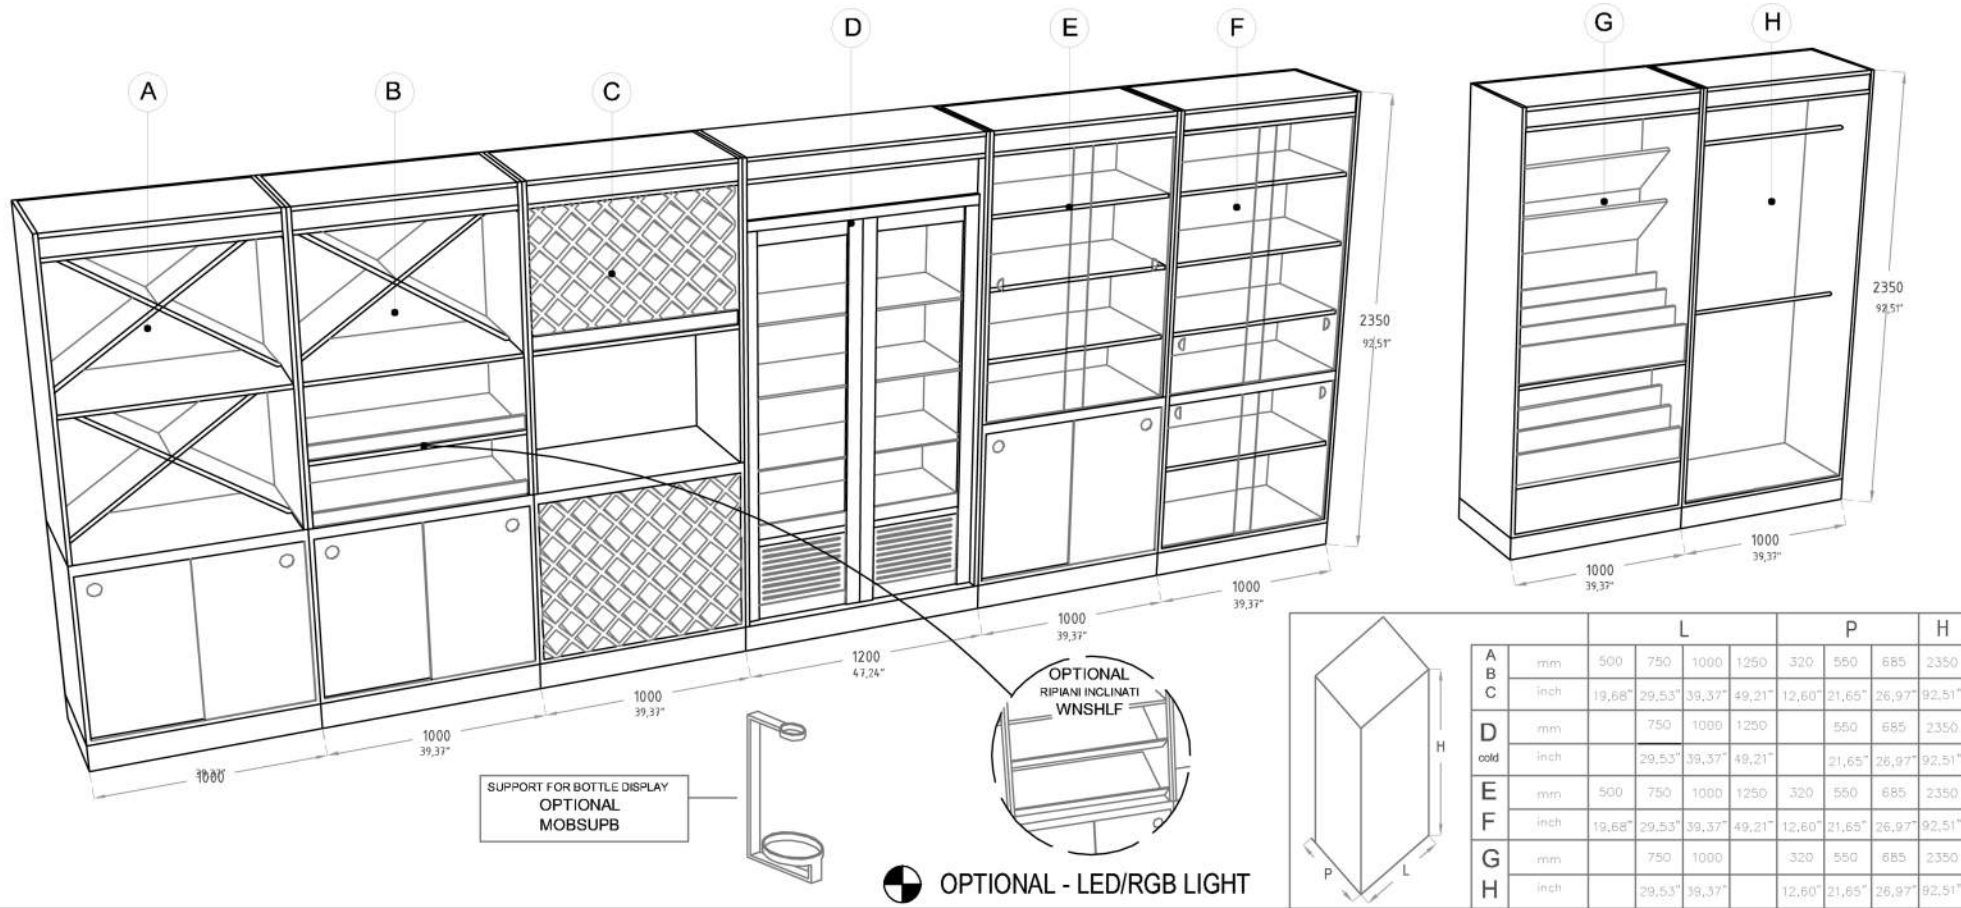

BRADEN - ITALIAN DESIGNERS

SPECIAL: WINE & MULTI USE BACK

240

ALZATE / RAISED BACK

• 1 MOBILI MULTIUSO E VINO

		L				P			H
A	mm	500	750	1000	1250	320	550	685	2350
B	inch	19,68"	29,53"	39,37"	49,21"	12,60"	21,65"	26,97"	92,51"
C	inch								
D	mm		750	1000	1250		550	685	2350
D	inch		29,53"	39,37"	49,21"		21,65"	26,97"	92,51"
E	mm	500	750	1000	1250	320	550	685	2350
F	inch	19,68"	29,53"	39,37"	49,21"	12,60"	21,65"	26,97"	92,51"
G	mm		750	1000		320	550	685	2350
H	inch		29,53"	39,37"		12,60"	21,65"	26,97"	92,51"

NOTE

• 1 MOBILI MULTIUSO E VINO

 OPTIONAL - LED/RGB LIGHT

NOTE