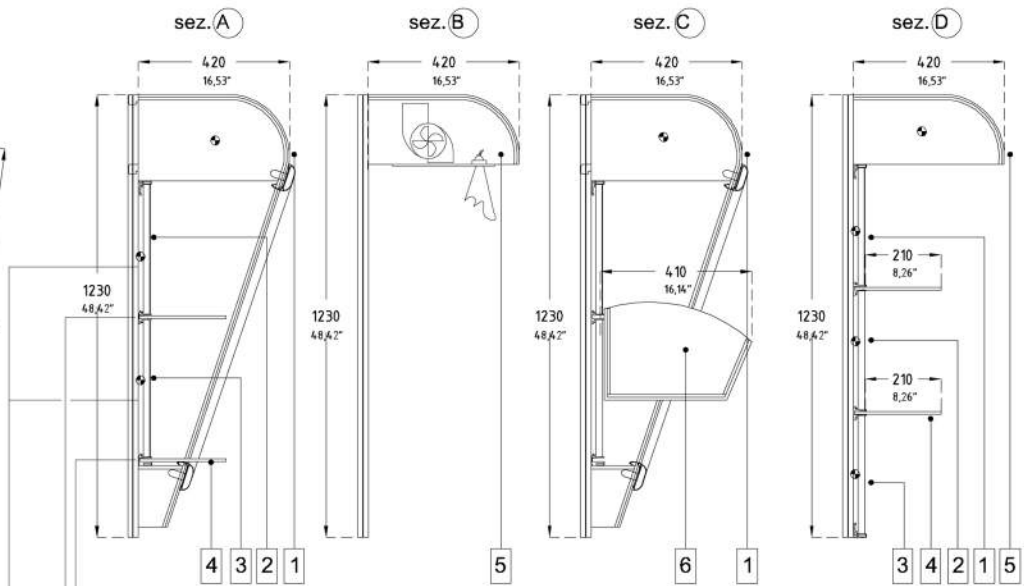

LUXURIA

BRADEN - ITALIAN DESIGNERS

LUXURIA-FIRST D

200

ALZATE / RAISED BACK:

• LUXURIA

		L						P	H	
A	mm	500	750	1000	1250	1500	2000	2500	420	1230
	inch	19,68"	29,53"	39,37"	49,21"	59,05"	78,74"	98,42"	16,53"	48,42"
B	mm			1000	1250	1500	2000	2500	420	1230
	inch			39,37"	49,21"	59,05"	78,74"	98,42"	16,53"	48,42"
D	mm	500	750	1000	1250	1500	2000	2500	420	1230
	inch	19,68"	29,53"	39,37"	49,21"	59,05"	78,74"	98,42"	16,53"	48,42"

NO UP/DOWN SHELF

NOTE