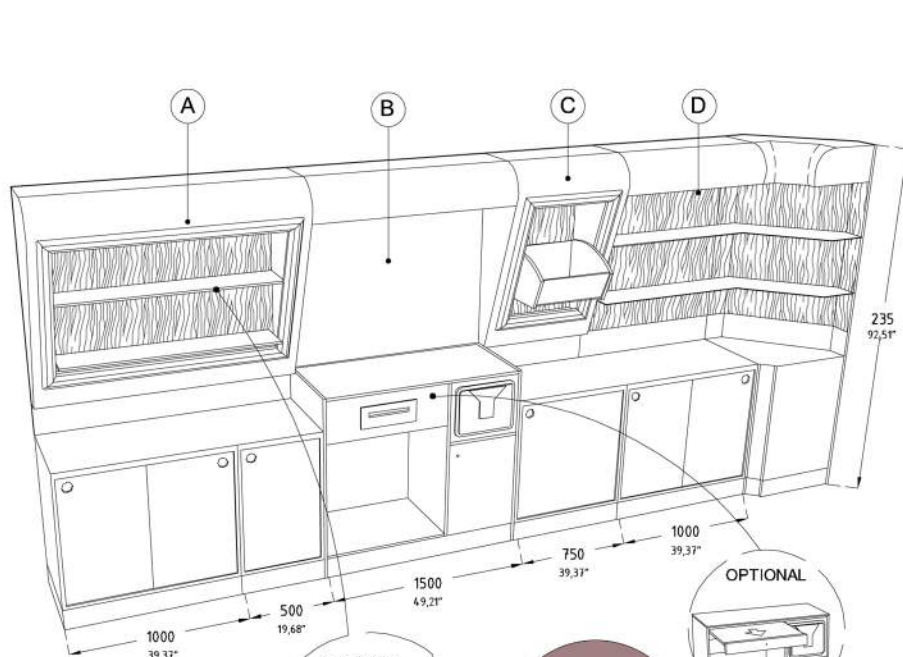

LUXURIA

BRADEN - ITALIAN DESIGNERS

LUXURIA-FIRST D

200

ALZATE / RAISED BACK:

• LUXURIA

		L						P	H	
A	mm	500	750	1000	1250	1500	2000	2500	420	1230
	inch	19,68"	29,53"	39,37"	49,21"	59,05"	78,74"	98,42"	16,53"	48,42"
B	mm			1000	1250	1500	2000	2500	420	1230
	inch			39,37"	49,21"	59,05"	78,74"	98,42"	16,53"	48,42"
D	mm	500	750	1000	1250	1500	2000	2500	420	1230
	inch	19,68"	29,53"	39,37"	49,21"	59,05"	78,74"	98,42"	16,53"	48,42"

NO UP/DOWN SHELF

NOTE