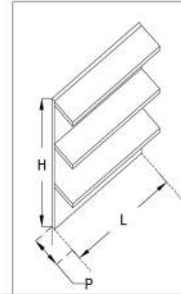

LUXURIA

BRADEN - ITALIAN DESIGNERS

LUXURIA-FIRST D

200

ALZATE / RAISED BACK:

• LUXURIA

		L						P	H	
A	mm	500	750	1000	1250	1500	2000	2500	420	1230
	inch	19,68"	29,53"	39,37"	49,21"	59,05"	78,74"	98,42"	16,53"	48,42"
B	mm			1000	1250	1500	2000	2500	420	1230
	inch			39,37"	49,21"	59,05"	78,74"	98,42"	16,53"	48,42"
D	mm	500	750	1000	1250	1500	2000	2500	420	1230
	inch	19,68"	29,53"	39,37"	49,21"	59,05"	78,74"	98,42"	16,53"	48,42"

NO UP/DOWN SHELF

NOTE