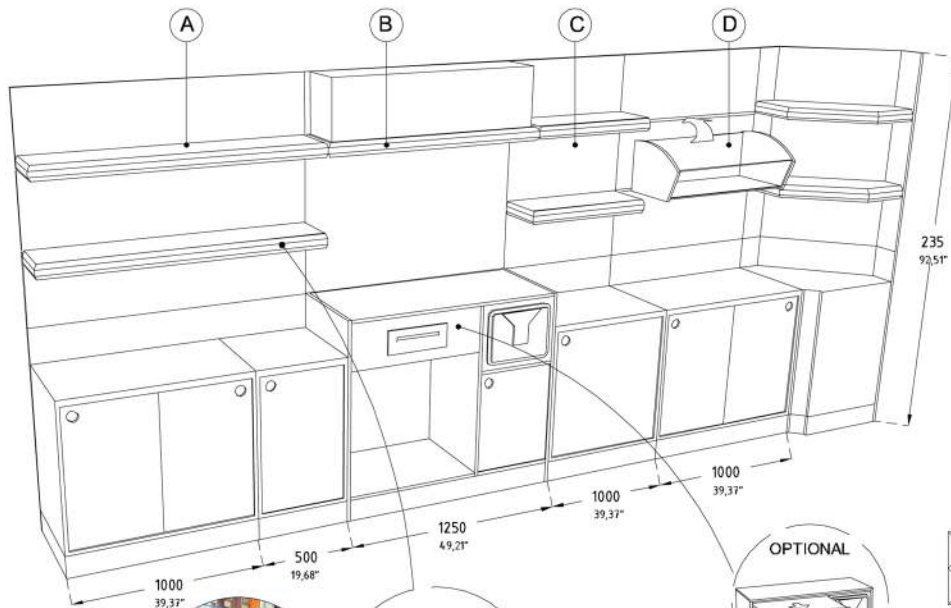

VIRUS LED STRIP A

VIRUS LIGHT LED STRIP

VIRUS LED SPOT C

BRADEN - ITALIAN DESIGNERS

205

ALZATE / RAISED BACK:

BRADEN - ITALIAN DESIGNERS

VIRUS LIGHT LED SPOT

206

ALZATE / RAISED BACK:

· VIRUS

NO UP/DOWN SHELF

OPTIONAL - LEDRGLIGHT

sez. (A)

sez. (B)

sez. (C)

sez. (D)

		L						P	H	
		500	750	1000	1250	1500	2000			2500
A	mm	500	750	1000	1250	1500	2000	2500	320	1230
	inch	19,68"	29,53"	39,37"	49,21"	59,05"	78,74"	98,42"	12,60"	48,42"
B	mm			1000	1250	1500	2000	2500	320	1230
	inch			39,37"	49,21"	59,05"	78,74"	98,42"	12,60"	48,42"
C	mm	500	750	1000	1250	1500	2000	2500	320	1230
	inch	19,68"	29,53"	39,37"	49,21"	59,05"	78,74"	98,42"	12,60"	48,42"