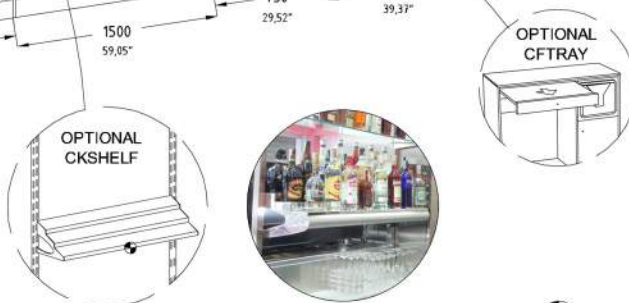

# RAISED BACK: FIRST

▪ **FIRST SARA**

		L						P	H	
A	mm	500	750	1000	1250			250	1230	
	inch	19,68"	29,53"	39,37"	49,21"			9,84"	48,42"	
B	mm			1000	1250	1500	2000	2500	487	1230
	inch			39,37"	49,21"	59,05"	78,74"	98,42"	19,17"	48,42"