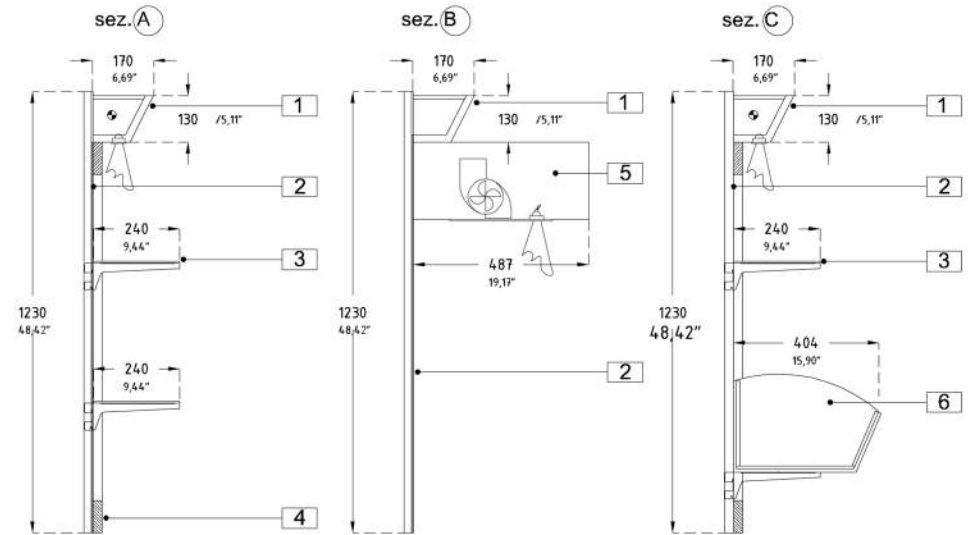

NOTE

▪ FIRST MARYSOL

		L						P	H	
A	mm	500	750	1000	1250			250	1230	
	inch	19,68"	29,53"	39,37"	49,21"			9,84"	48,42"	
B	mm			1000	1250	1500	2000	2500	487	1230
	inch			39,37"	49,21"	59,05"	78,74"	98,42"	19,17"	48,42"

OPTIONAL - LEDRGLIGHT

UP/DOWN SHELF

NOTE

▪ **FIRST MARYLIN - AURORA**

OPTIONAL - LEDRGLIGHT

		L						P	H
A	mm	500	750	1000	1250			250	1230
	inch	19,68"	29,53"	39,37"	49,21"			9,84"	48,42"
B	mm			1000	1250	1500	2000	2500	487
	inch			39,37"	49,21"	59,05"	78,74"	98,42"	19,17"

# • FIRST LIGHT

		L						P	H	
A	mm	500	750	1000	1250			250	1230	
	inch	19,68"	29,53"	39,37"	49,21"			9,84"	48,42"	
B	mm			1000	1250	1500	2000	2500	487	1230
	inch			39,37"	49,21"	59,05"	78,74"	98,42"	19,17"	48,42"