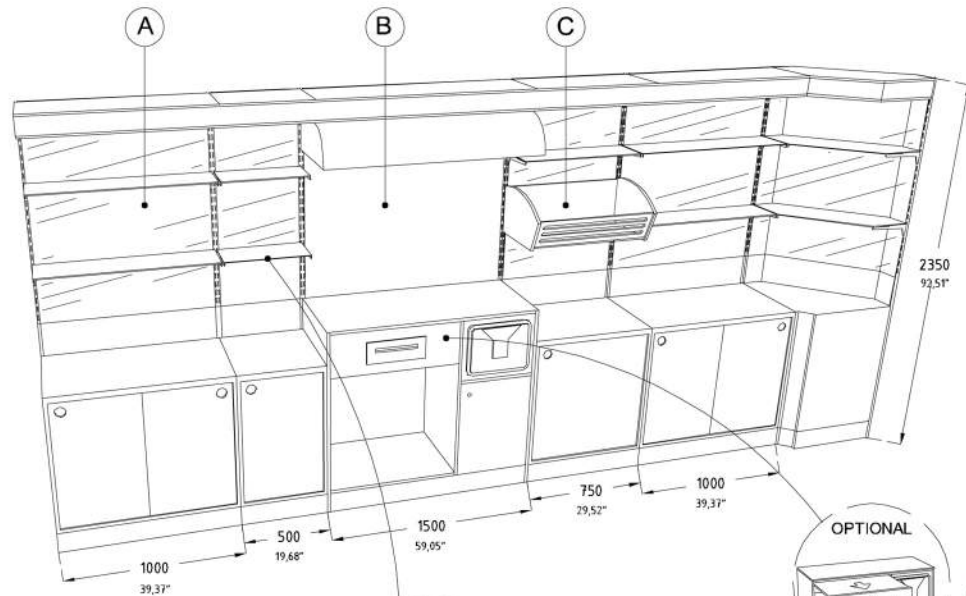

NOTE

▪ FIRST MARYSOL

		L						P	H	
A	mm	500	750	1000	1250			250	1230	
	inch	19,68"	29,53"	39,37"	49,21"			9,84"	48,42"	
B	mm			1000	1250	1500	2000	2500	487	1230
	inch			39,37"	49,21"	59,05"	78,74"	98,42"	19,17"	48,42"

OPTIONAL - LEDRGLIGHT

UP/DOWN SHELF

NOTE

▪ **FIRST MARYLIN - AURORA**

OPTIONAL - LEDRGLIGHT

		L						P	H
A	mm	500	750	1000	1250			250	1230
	inch	19,68"	29,53"	39,37"	49,21"			9,84"	48,42"
B	mm			1000	1250	1500	2000	2500	487
	inch			39,37"	49,21"	59,05"	78,74"	98,42"	19,17"