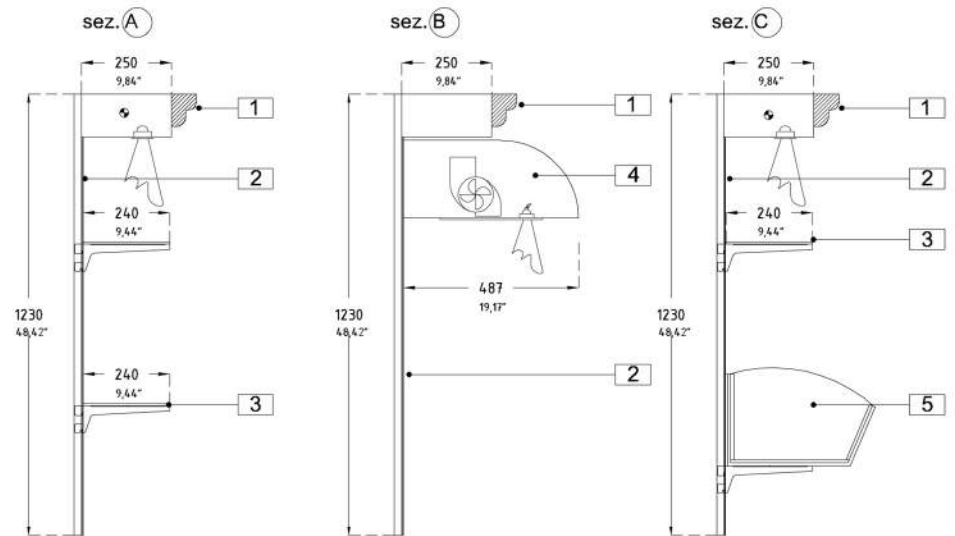

# RAISED BACK: FIRST

▪ **FIRST SARA**

		L						P	H	
A	mm	500	750	1000	1250			250	1230	
	inch	19,68"	29,53"	39,37"	49,21"			9,84"	48,42"	
B	mm			1000	1250	1500	2000	2500	487	1230
	inch			39,37"	49,21"	59,05"	78,74"	98,42"	19,17"	48,42"

NOTE

▪ **FIRST TEMPESTA - NADIA - ONDA COLOR**

		L						P	H	
A	mm	500	750	1000	1250			250	1230	
	inch	19,68"	29,53"	39,37"	49,21"			9,84"	48,42"	
B	mm			1000	1250	1500	2000	2500	487	1230
	inch			39,37"	49,21"	59,05"	78,74"	98,42"	19,17"	48,42"

NOTE

▪ FIRST MARYSOL

		L						P	H	
A	mm	500	750	1000	1250			250	1230	
	inch	19,68"	29,53"	39,37"	49,21"			9,84"	48,42"	
B	mm			1000	1250	1500	2000	2500	487	1230
	inch			39,37"	49,21"	59,05"	78,74"	98,42"	19,17"	48,42"

# • FIRST LIGHT

		L						P	H	
A	mm	500	750	1000	1250			250	1230	
	inch	19,68"	29,53"	39,37"	49,21"			9,84"	48,42"	
B	mm			1000	1250	1500	2000	2500	487	1230
	inch			39,37"	49,21"	59,05"	78,74"	98,42"	19,17"	48,42"