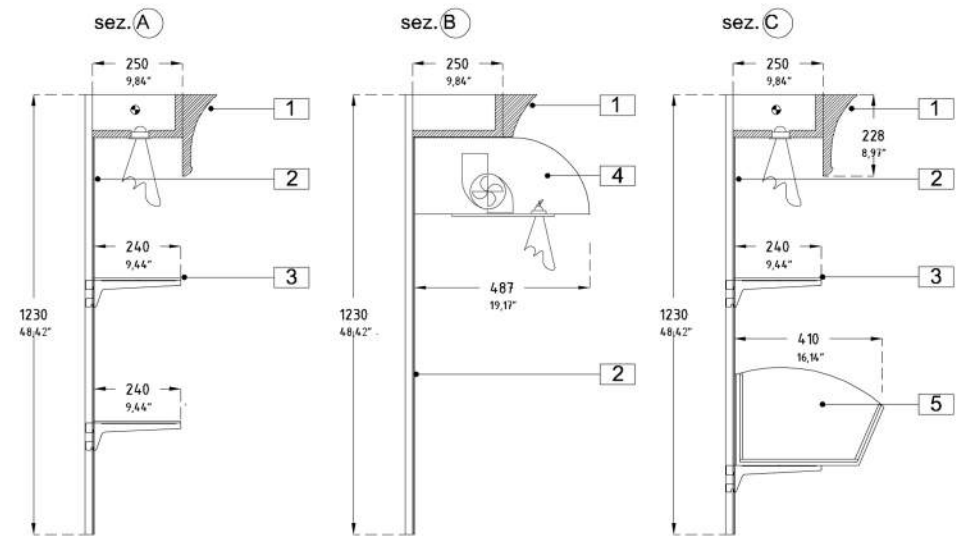

# RAISED BACK: FIRST

▪ **FIRST SARA**

		L						P	H	
A	mm	500	750	1000	1250			250	1230	
	inch	19,68"	29,53"	39,37"	49,21"			9,84"	48,42"	
B	mm			1000	1250	1500	2000	2500	487	1230
	inch			39,37"	49,21"	59,05"	78,74"	98,42"	19,17"	48,42"

NOTE

▪ **FIRST TEMPESTA - NADIA - ONDA COLOR**

		L						P	H	
A	mm	500	750	1000	1250			250	1230	
	inch	19,68"	29,53"	39,37"	49,21"			9,84"	48,42"	
B	mm			1000	1250	1500	2000	2500	487	1230
	inch			39,37"	49,21"	59,05"	78,74"	98,42"	19,17"	48,42"

NOTE

▪ FIRST MARYSOL

		L						P	H	
A	mm	500	750	1000	1250			250	1230	
	inch	19,68"	29,53"	39,37"	49,21"			9,84"	48,42"	
B	mm			1000	1250	1500	2000	2500	487	1230
	inch			39,37"	49,21"	59,05"	78,74"	98,42"	19,17"	48,42"

# • FIRST LIGHT

		L						P	H	
A	mm	500	750	1000	1250			250	1230	
	inch	19,68"	29,53"	39,37"	49,21"			9,84"	48,42"	
B	mm			1000	1250	1500	2000	2500	487	1230
	inch			39,37"	49,21"	59,05"	78,74"	98,42"	19,17"	48,42"