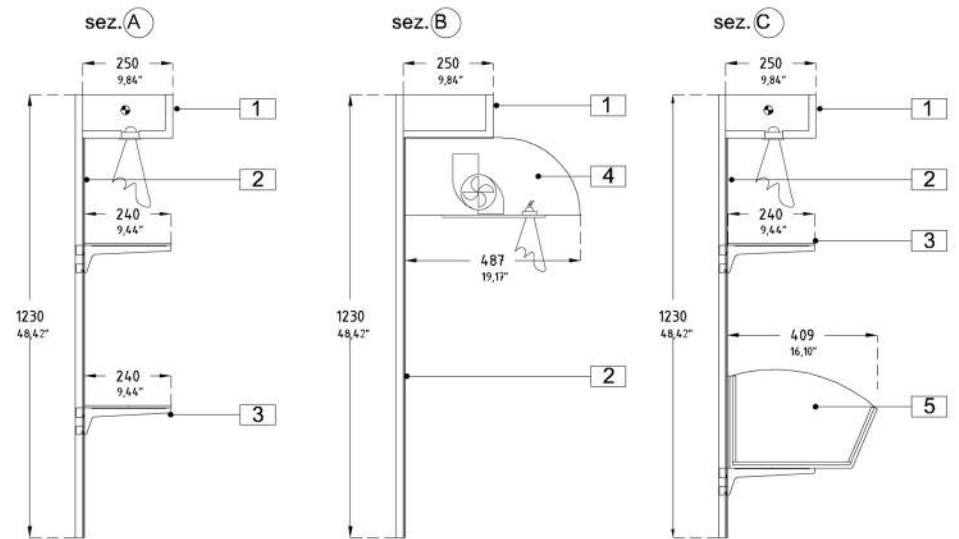

# RAISED BACK: FIRST

▪ **FIRST SARA**

		L						P	H	
A	mm	500	750	1000	1250			250	1230	
	inch	19,68"	29,53"	39,37"	49,21"			9,84"	48,42"	
B	mm			1000	1250	1500	2000	2500	487	1230
	inch			39,37"	49,21"	59,05"	78,74"	98,42"	19,17"	48,42"

NOTE

▪ **FIRST TEMPESTA - NADIA - ONDA COLOR**

		L						P	H	
A	mm	500	750	1000	1250			250	1230	
	inch	19,68"	29,53"	39,37"	49,21"			9,84"	48,42"	
B	mm			1000	1250	1500	2000	2500	487	1230
	inch			39,37"	49,21"	59,05"	78,74"	98,42"	19,17"	48,42"

NOTE

▪ FIRST MARYSOL

		L						P	H	
A	mm	500	750	1000	1250			250	1230	
	inch	19,68"	29,53"	39,37"	49,21"			9,84"	48,42"	
B	mm			1000	1250	1500	2000	2500	487	1230
	inch			39,37"	49,21"	59,05"	78,74"	98,42"	19,17"	48,42"

# • FIRST LIGHT

		L						P	H	
A	mm	500	750	1000	1250			250	1230	
	inch	19,68"	29,53"	39,37"	49,21"			9,84"	48,42"	
B	mm			1000	1250	1500	2000	2500	487	1230
	inch			39,37"	49,21"	59,05"	78,74"	98,42"	19,17"	48,42"