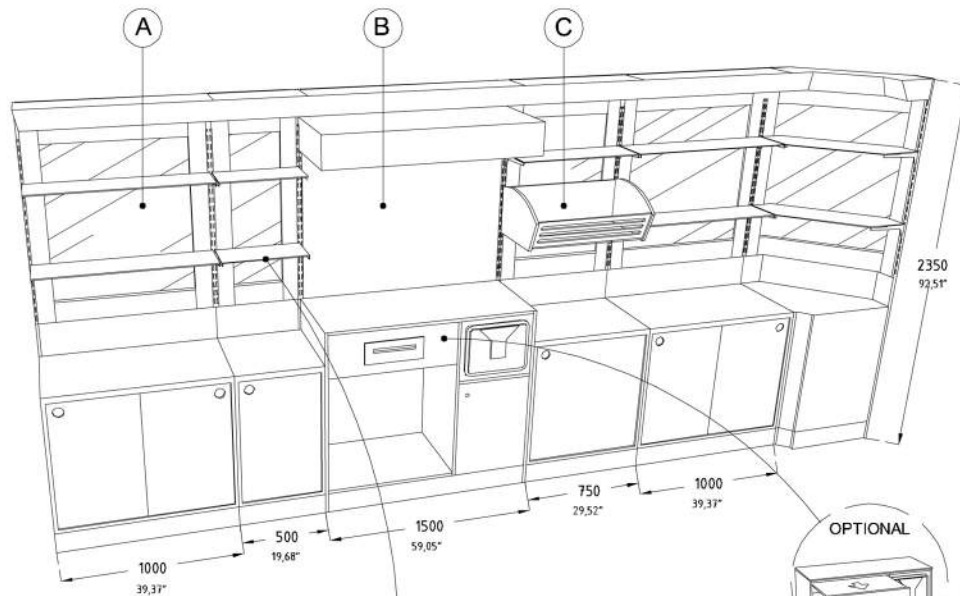

• FIRST LIGHT

		L						P	H	
A	mm	500	750	1000	1250			250	1230	
	inch	19,68"	29,53"	39,37"	49,21"			9,84"	48,42"	
B	mm			1000	1250	1500	2000	2500	487	1230
	inch			39,37"	49,21"	59,05"	78,74"	98,42"	19,17"	48,42"

NOTE