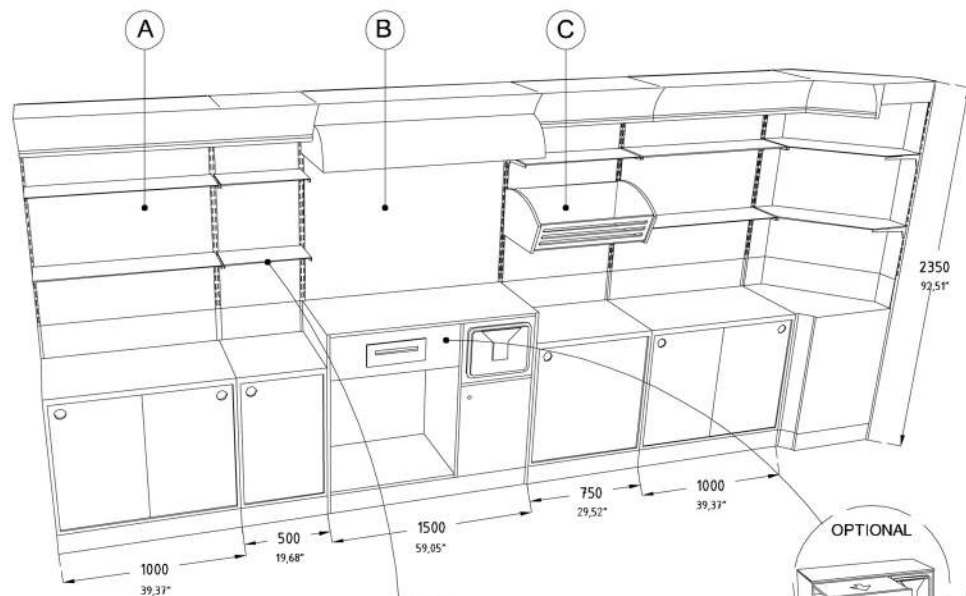

▪ FIRST MARYSOL

		L						P	H	
A	mm	500	750	1000	1250			250	1230	
	inch	19,68"	29,53"	39,37"	49,21"			9,84"	48,42"	
B	mm			1000	1250	1500	2000	2500	487	1230
	inch			39,37"	49,21"	59,05"	78,74"	98,42"	19,17"	48,42"

OPTIONAL - LEDRGLIGHT

UP/DOWN SHELF

NOTE