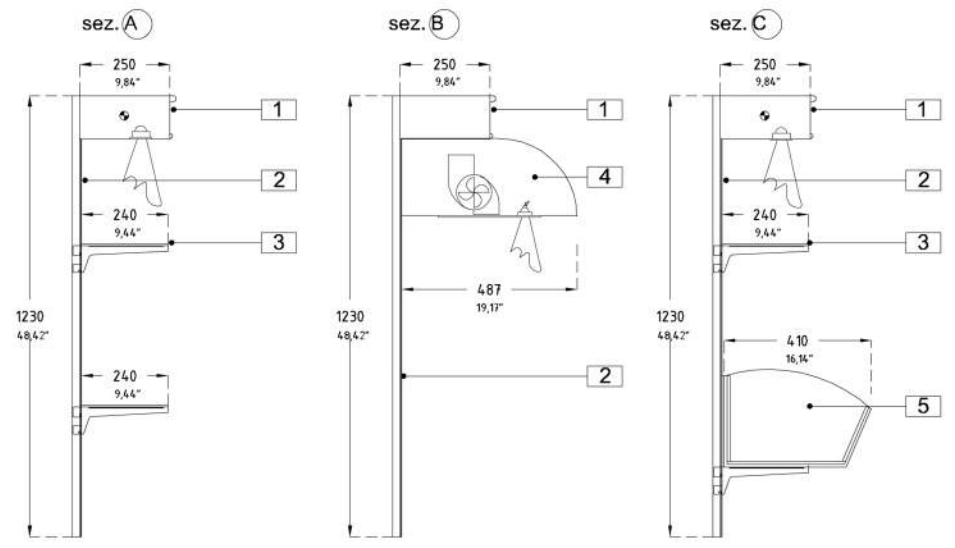

NOTE

▪ FIRST MARYSOL

		L						P	H	
A	mm	500	750	1000	1250			250	1230	
	inch	19,68"	29,53"	39,37"	49,21"			9,84"	48,42"	
B	mm			1000	1250	1500	2000	2500	487	1230
	inch			39,37"	49,21"	59,05"	78,74"	98,42"	19,17"	48,42"

OPTIONAL - LEDRGLIGHT

UP/DOWN SHELF

NOTE

▪ **FIRST MARYLIN - AURORA**

OPTIONAL - LEDRGLIGHT

		L						P	H
A	mm	500	750	1000	1250			250	1230
	inch	19,68"	29,53"	39,37"	49,21"			9,84"	48,42"
B	mm			1000	1250	1500	2000	2500	487
	inch			39,37"	49,21"	59,05"	78,74"	98,42"	19,17"

# • FIRST LIGHT

		L						P	H	
A	mm	500	750	1000	1250			250	1230	
	inch	19,68"	29,53"	39,37"	49,21"			9,84"	48,42"	
B	mm			1000	1250	1500	2000	2500	487	1230
	inch			39,37"	49,21"	59,05"	78,74"	98,42"	19,17"	48,42"