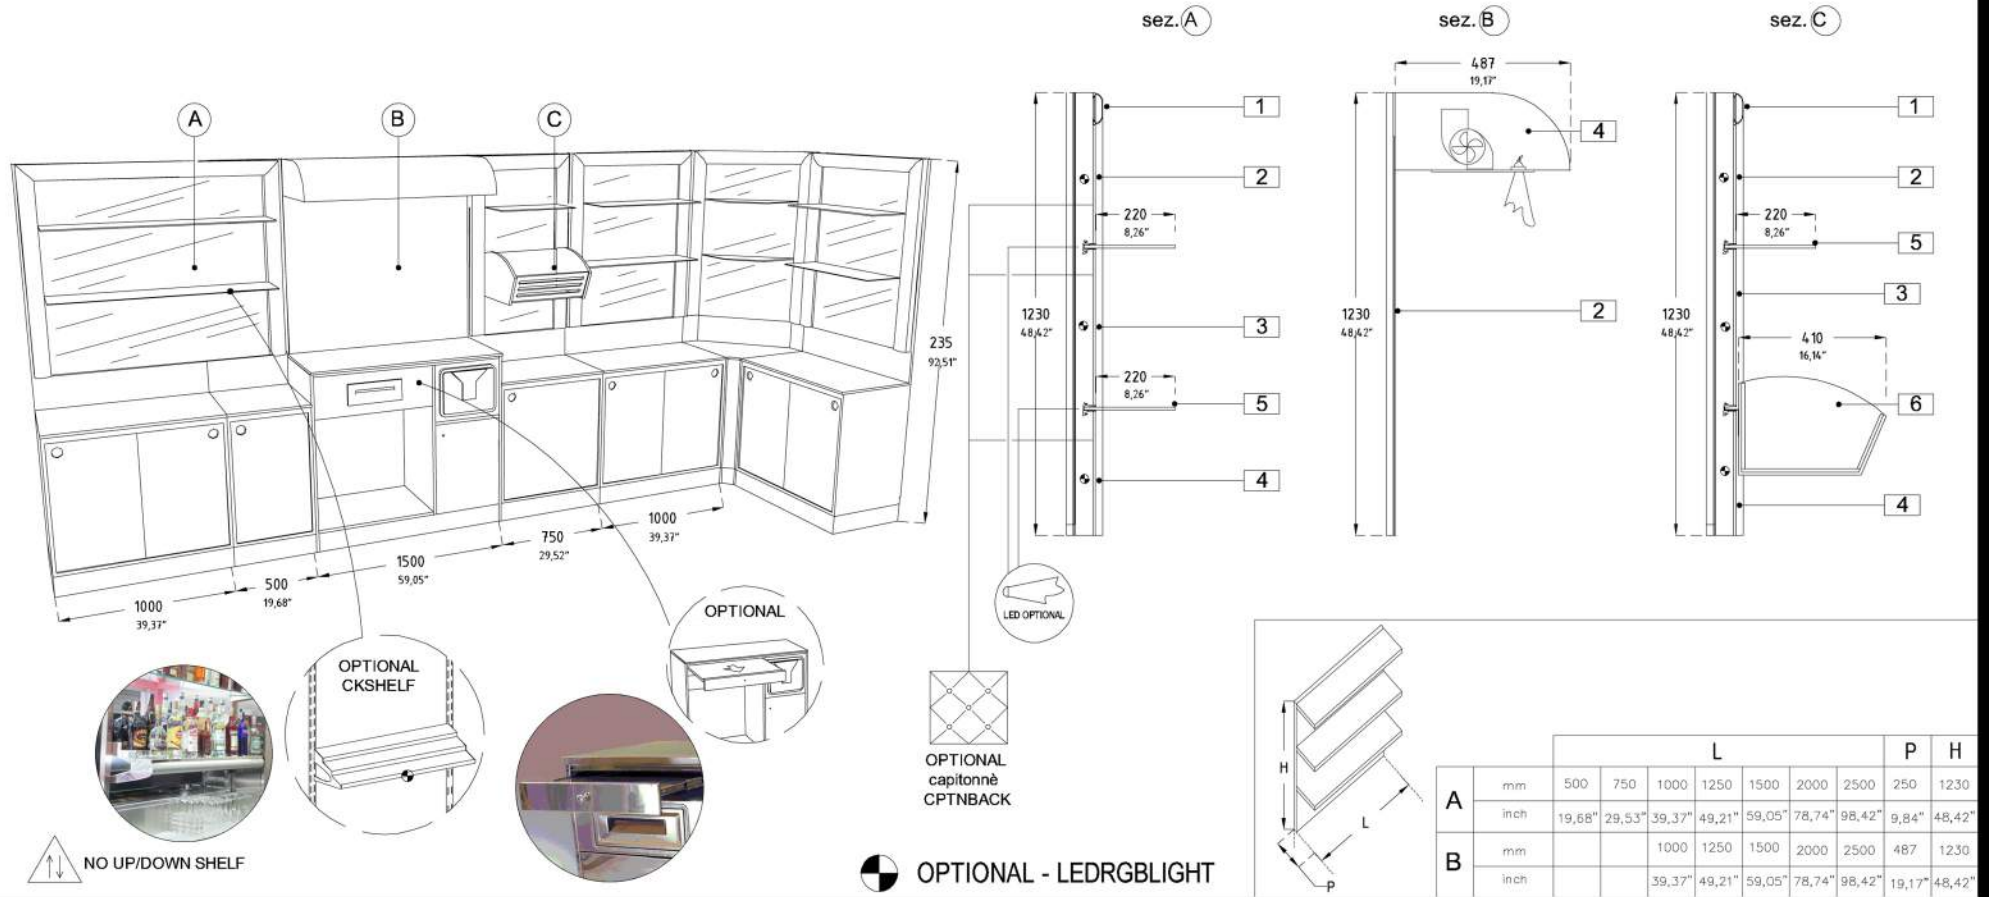

BRADEN - ITALIAN DESIGNERS

VITRIO

202

ALZATE / RAISED BACK:

• VITRIO BULMIKA - KUBIKO - VITRIO - VIRUS

NO UP/DOWN SHELF

NOTE