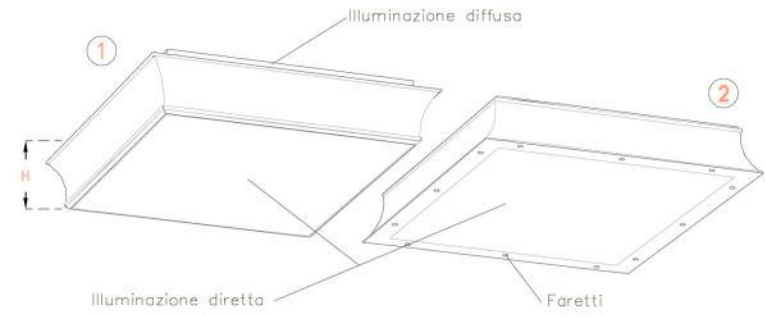

LIGHTING

• 2 LIGHTING

MAYNOCHE LIGHT ① ②

Standard	A-B					H
mm	500	750	1000	1250	1500	300
inch	19,68"	29,53"	39,37"	49,21"	59,05"	11,81"

Made to measure	m ²	€

KUBIKO LIGHT

Standard	A-B					H
mm	500	750	1000	1250	1500	250
inch	19,68"	29,53"	39,37"	49,21"	59,05"	9,84"

Made to measure	m ²	€

ROUND LIGHT

Standard	D					H
mm	500	750	1000	1250	1500	250
inch	19,68"	29,53"	39,37"	49,21"	59,05"	9,84"

Made to measure	m ²	€

NOTE