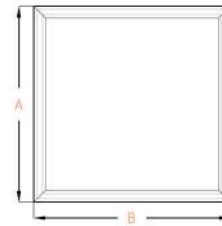

LIGHTING

• 2 LIGHTING

MAYNOCHE LIGHT ① ②

Standard	A-B					H
mm	500	750	1000	1250	1500	300
inch	19,68"	29,53"	39,37"	49,21"	59,05"	11,81"

Made to measure	m ²	€

KUBIKO LIGHT

Standard	A-B					H
mm	500	750	1000	1250	1500	250
inch	19,68"	29,53"	39,37"	49,21"	59,05"	9,84"

Made to measure	m ²	€

ROUND LIGHT

Standard	D					H
mm	500	750	1000	1250	1500	250
inch	19,68"	29,53"	39,37"	49,21"	59,05"	9,84"

Made to measure	m ²	€

NOTE