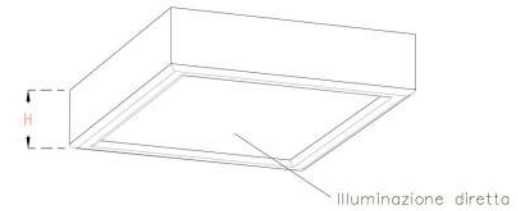

LIGHTING

• 2 LIGHTING

MAYNOCHE LIGHT ① ②

Standard	A-B					H
mm	500	750	1000	1250	1500	300
inch	19,68"	29,53"	39,37"	49,21"	59,05"	11,81"

Made to measure	m ²	€

KUBIKO LIGHT

Standard	A-B					H
mm	500	750	1000	1250	1500	250
inch	19,68"	29,53"	39,37"	49,21"	59,05"	9,84"

Made to measure	m ²	€

ROUND LIGHT

Standard	D					H
mm	500	750	1000	1250	1500	250
inch	19,68"	29,53"	39,37"	49,21"	59,05"	9,84"

Made to measure	m ²	€

NOTE