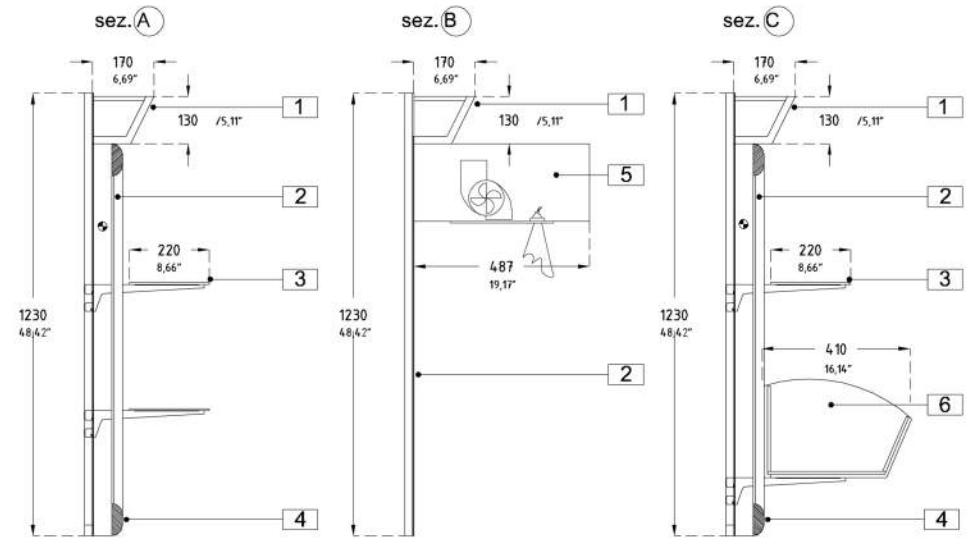

# • OCEAN C8

		L						P	H	
A	mm	500	750	1000	1250			250	1230	
	inch	19,68"	29,53"	39,37"	49,21"			9,84"	48,42"	
B	mm			1000	1250	1500	2000	2500	487	1230
	inch			39,37"	49,21"	59,05"	78,74"	98,42"	19,17"	48,42"

# · OCEAN CP

A	mm	L						P	H	
		500	750	1000	1250	1500	2000			2500
	inch	19,68"	29,53"	39,37"	49,21"			250	1230	
B	mm			1000	1250	1500	2000	2500	487	1230
		inch			39,37"	49,21"	59,05"	78,74"	98,42"	19,17"