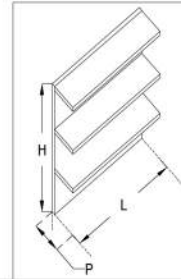

# • OCEAN C8

		L						P	H	
A	mm	500	750	1000	1250			250	1230	
	inch	19,68"	29,53"	39,37"	49,21"			9,84"	48,42"	
B	mm			1000	1250	1500	2000	2500	487	1230
	inch			39,37"	49,21"	59,05"	78,74"	98,42"	19,17"	48,42"

# · OCEAN CP

A	mm	L						P	H	
		500	750	1000	1250	1500	2000			2500
	inch	19,68"	29,53"	39,37"	49,21"			250	1230	
B	mm			1000	1250	1500	2000	2500	487	1230
		inch			39,37"	49,21"	59,05"	78,74"	98,42"	19,17"