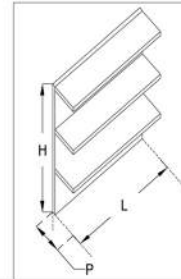

# • OCEAN C8

		L						P	H	
A	mm	500	750	1000	1250			250	1230	
	inch	19,68"	29,53"	39,37"	49,21"			9,84"	48,42"	
B	mm			1000	1250	1500	2000	2500	487	1230
	inch			39,37"	49,21"	59,05"	78,74"	98,42"	19,17"	48,42"

# · OCEAN CP

A	mm	L						P	H	
		500	750	1000	1250	1500	2000			2500
	inch	19,68"	29,53"	39,37"	49,21"			250	1230	
B	mm			1000	1250	1500	2000	2500	487	1230
		inch			39,37"	49,21"	59,05"	78,74"	98,42"	19,17"