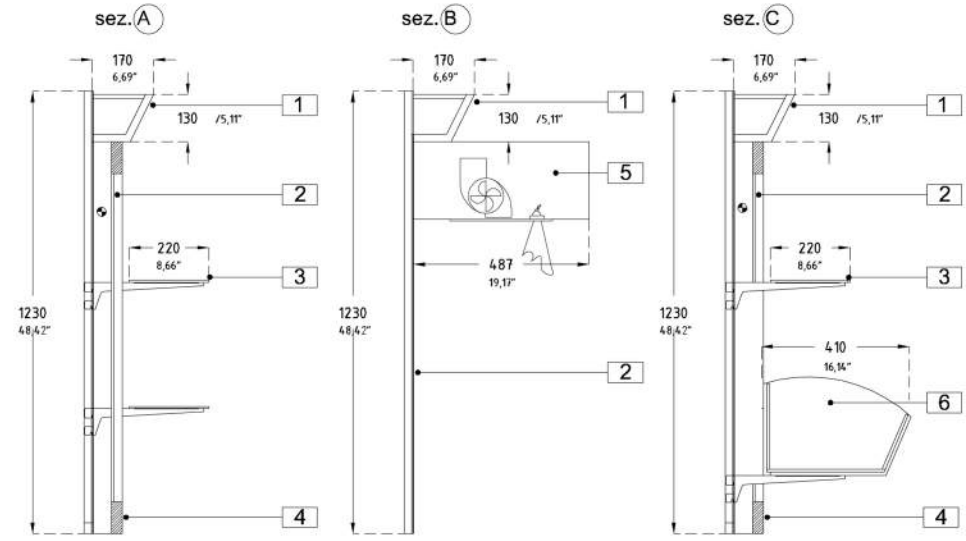

# • OCEAN C8

		L						P	H	
A	mm	500	750	1000	1250			250	1230	
	inch	19,68"	29,53"	39,37"	49,21"			9,84"	48,42"	
B	mm			1000	1250	1500	2000	2500	487	1230
	inch			39,37"	49,21"	59,05"	78,74"	98,42"	19,17"	48,42"

# · OCEAN CP

A	mm	L						P	H	
		500	750	1000	1250	1500	2000			2500
	inch	19,68"	29,53"	39,37"	49,21"			250	1230	
B	mm			1000	1250	1500	2000	2500	487	1230
		inch			39,37"	49,21"	59,05"	78,74"	98,42"	19,17"