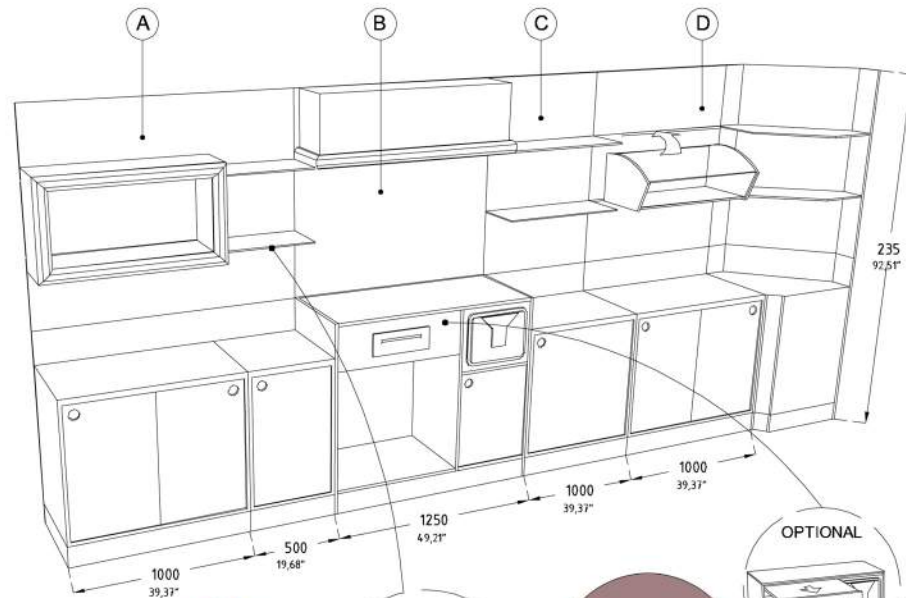

MINIMAL

MINIMAL-LIGHT

MINIMAL-FIRST C

196

• **MINIMAL** BULIMIKA - KUBIKO - LUXURIA - MINIMAL

		L						P	H	
		500	750	1000	1250	1500	2000			2500
A	mm	500	750	1000	1250	1500	2000	2500	320	1230
	inch	19,68"	29,53"	39,37"	49,21"	59,05"	78,74"	98,42"	12,60"	48,42"
B	mm			1000	1250	1500	2000	2500	320	1230
	inch			39,37"	49,21"	59,05"	78,74"	98,42"	12,60"	48,42"
C	mm	500	750	1000	1250	1500	2000	2500	320	1230
	inch	19,68"	29,53"	39,37"	49,21"	59,05"	78,74"	98,42"	12,60"	48,42"

NO UP/DOWN SHELF

NOTE