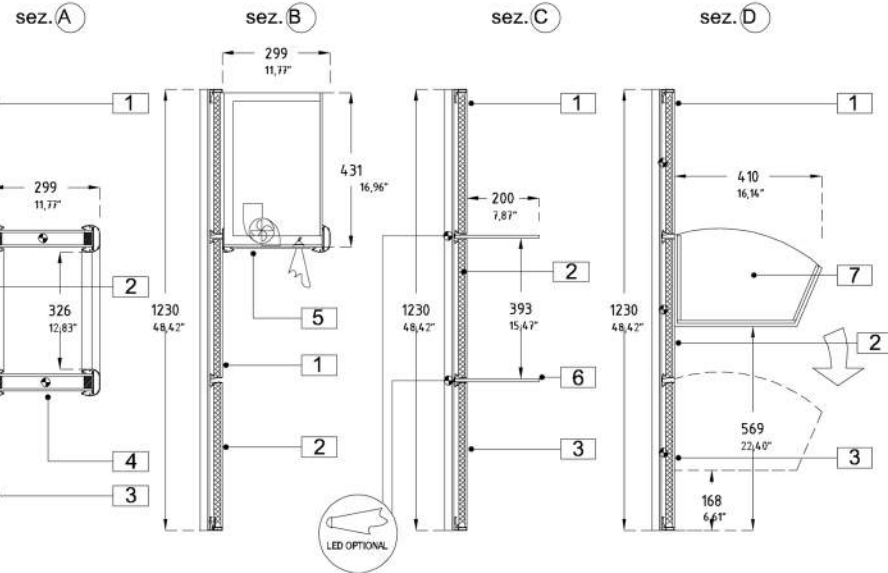

MINIMAL

MINIMAL-LIGHT

MINIMAL-FIRST C

196

• **MINIMAL** BULIMIKA - KUBIKO - LUXURIA - MINIMAL

		L						P	H	
		500	750	1000	1250	1500	2000			2500
A	mm	500	750	1000	1250	1500	2000	2500	320	1230
	inch	19,68"	29,53"	39,37"	49,21"	59,05"	78,74"	98,42"	12,60"	48,42"
B	mm			1000	1250	1500	2000	2500	320	1230
	inch			39,37"	49,21"	59,05"	78,74"	98,42"	12,60"	48,42"
C	mm	500	750	1000	1250	1500	2000	2500	320	1230
	inch	19,68"	29,53"	39,37"	49,21"	59,05"	78,74"	98,42"	12,60"	48,42"

NO UP/DOWN SHELF

NOTE