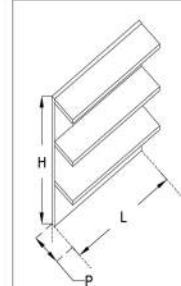

MINIMAL

MINIMAL-LIGHT

MINIMAL-FIRST C

196

• **MINIMAL** BULIMIKA - KUBIKO - LUXURIA - MINIMAL

		L						P	H	
		500	750	1000	1250	1500	2000			2500
A	mm	500	750	1000	1250	1500	2000	2500	320	1230
	inch	19,68"	29,53"	39,37"	49,21"	59,05"	78,74"	98,42"	12,60"	48,42"
B	mm			1000	1250	1500	2000	2500	320	1230
	inch			39,37"	49,21"	59,05"	78,74"	98,42"	12,60"	48,42"
C	mm	500	750	1000	1250	1500	2000	2500	320	1230
	inch	19,68"	29,53"	39,37"	49,21"	59,05"	78,74"	98,42"	12,60"	48,42"

NO UP/DOWN SHELF

NOTE