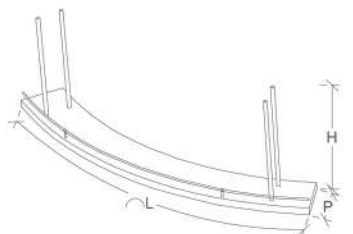

- Thick shaped air bottle-rack shelf

- Repisa botellero aérea perfilada espesa

	P	L	H
mm	350	made to measure	800
inch	13,78"		31,49"