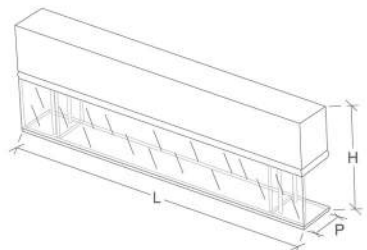

Mensola portabottiglie in cristallo con elemento illuminante sospeso

	P	L	H
mm	350	made to measure	800
inch	13,78"		31,49"