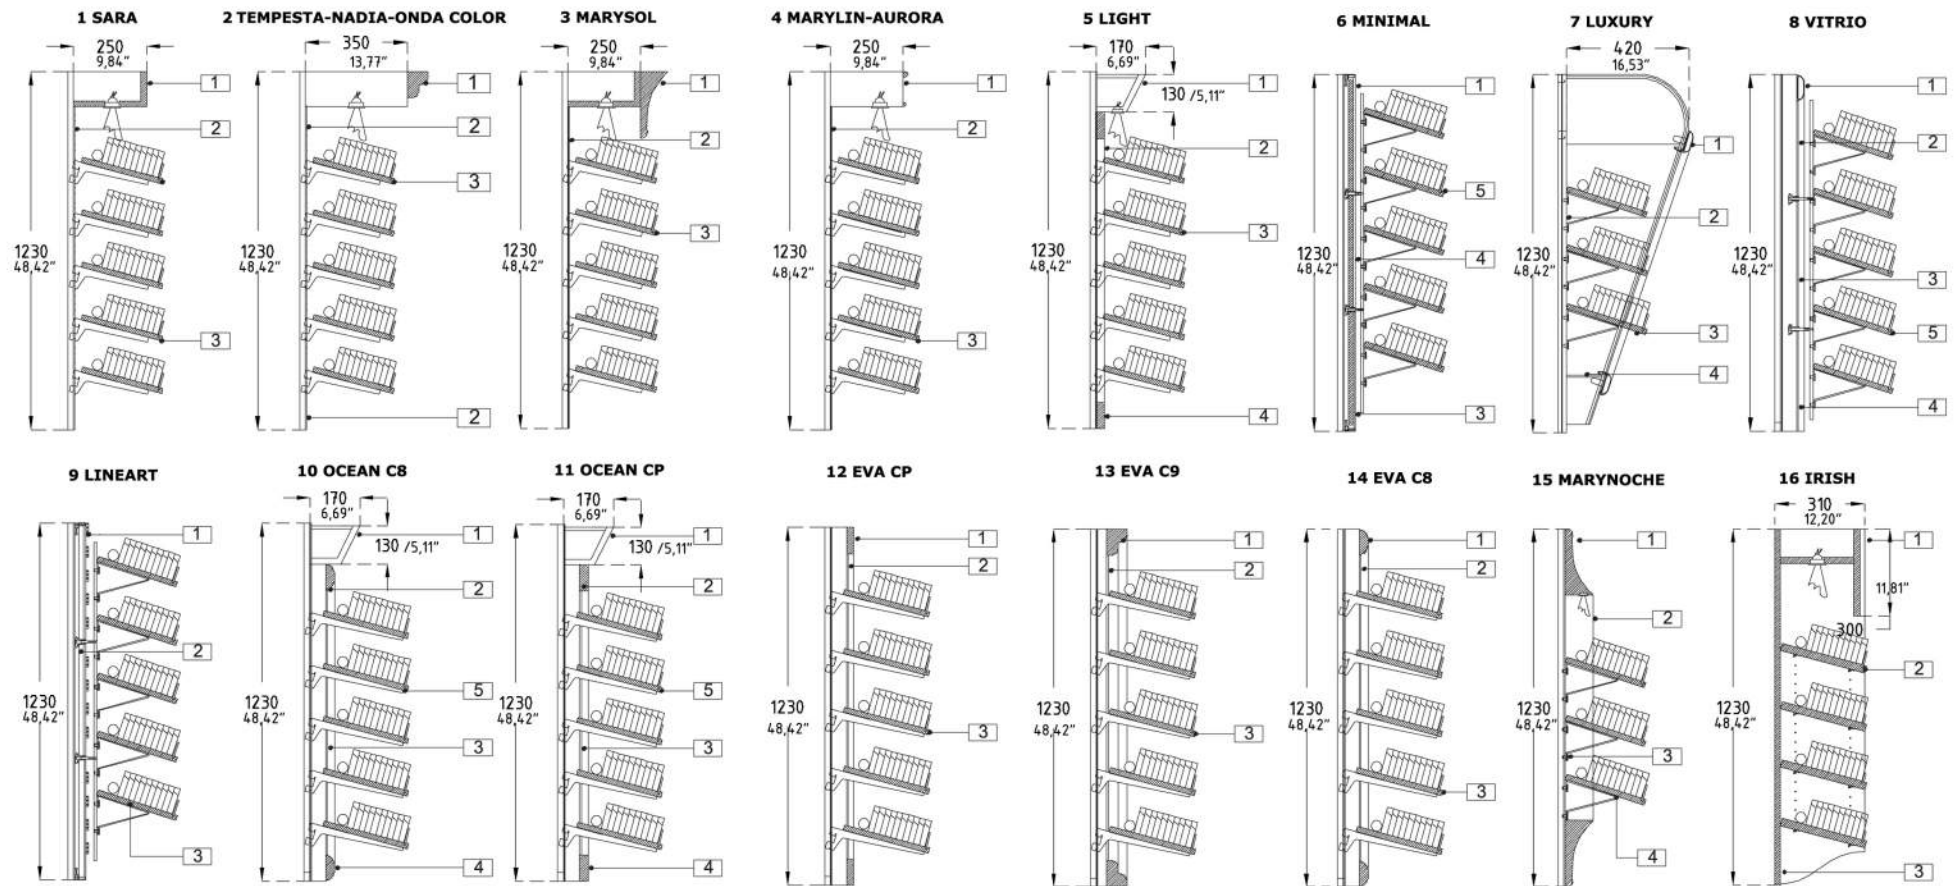

SPECIAL: TOBACCO

236

• TOBACCO

		L						P			H	
		500	750	1000	1250							
1	mm	500	750	1000	1250				320	550	685	2350
	inch	19,68"	29,53"	39,37"	49,21"				12,60"	21,65"	26,97"	92,51"
2	mm	500	750	1000	1250				320	550	685	2350
	inch	19,68"	29,53"	39,37"	49,21"				12,60"	21,65"	26,97"	92,51"
3	mm	500	750	1000	1250				320	550	685	2350
	inch	19,68"	29,53"	39,37"	49,21"				12,60"	21,65"	26,97"	92,51"
4	mm	500	750	1000	1250				320	550	685	2350
	inch	19,68"	29,53"	39,37"	49,21"				12,60"	21,65"	26,97"	92,51"
5	mm	500	750	1000	1250				320	550	685	2350
	inch	19,68"	29,53"	39,37"	49,21"				12,60"	21,65"	26,97"	92,51"
6	mm	500	750	1000	1250	1500	2000	2500	320	550	685	2350
	inch	19,68"	29,53"	39,37"	49,21"	59,05"	78,74"	98,42"	12,60"	21,65"	26,97"	92,51"
7	mm	500	750	1000	1250	1500	2000	2500	320	550	685	2350
	inch	19,68"	29,53"	39,37"	49,21"	59,05"	78,74"	98,42"	12,60"	21,65"	26,97"	92,51"
8	mm	500	750	1000	1250	1500	2000	2500	320	550	685	2350
	inch	19,68"	29,53"	39,37"	49,21"	59,05"	78,74"	98,42"	12,60"	21,65"	26,97"	92,51"
9	mm	500	750	1000	1250	1500	2000	2500	320	550	685	2350
	inch	19,68"	29,53"	39,37"	49,21"	59,05"	78,74"	98,42"	12,60"	21,65"	26,97"	92,51"
10	mm	500	750	1000	1250				320	550	685	2350
	inch	19,68"	29,53"	39,37"	49,21"				12,60"	21,65"	26,97"	92,51"
11	mm	500	750	1000	1250				320	550	685	2350
	inch	19,68"	29,53"	39,37"	49,21"				12,60"	21,65"	26,97"	92,51"
12	mm	500	750	1000	1250				320	550	685	2350
	inch	19,68"	29,53"	39,37"	49,21"				12,60"	21,65"	26,97"	92,51"
13	mm	500	750	1000	1250				320	550	685	2350
	inch	19,68"	29,53"	39,37"	49,21"				12,60"	21,65"	26,97"	92,51"
14	mm	500	750	1000	1250				320	550	685	2350
	inch	19,68"	29,53"	39,37"	49,21"				12,60"	21,65"	26,97"	92,51"
15	mm	500	750	1000	1250				320	550	685	2350
	inch	19,68"	29,53"	39,37"	49,21"				12,60"	21,65"	26,97"	92,51"
16	mm	500	750	1000	1250				320	550	685	2350
	inch	19,68"	29,53"	39,37"	49,21"				12,60"	21,65"	26,97"	92,51"

NOTE

• TOBACCO _ ELEVATIONS

NOTE