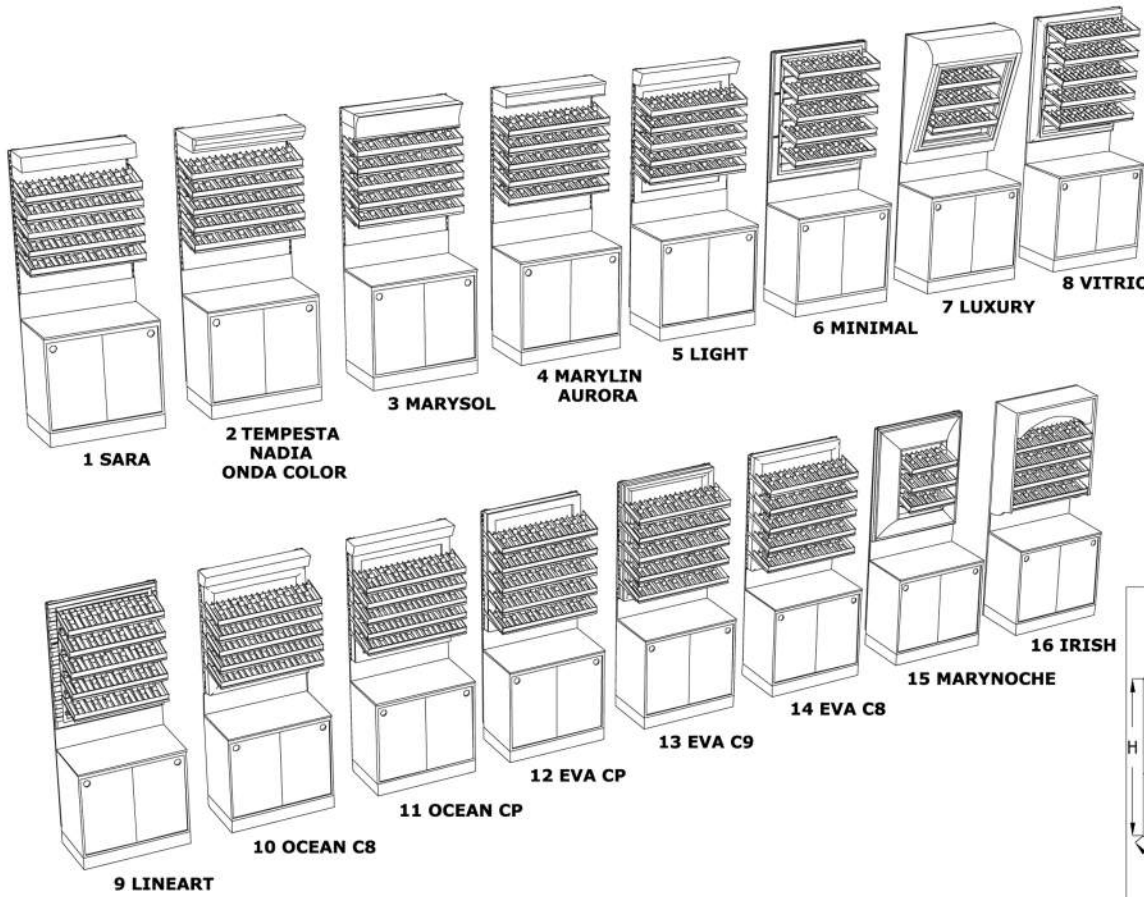

SPECIAL: TOBACCO

236

• TOBACCO

		L						P			H	
		500	750	1000	1250							
1	mm	500	750	1000	1250				320	550	685	2350
	inch	19,68"	29,53"	39,37"	49,21"				12,60"	21,65"	26,97"	92,51"
2	mm	500	750	1000	1250				320	550	685	2350
	inch	19,68"	29,53"	39,37"	49,21"				12,60"	21,65"	26,97"	92,51"
3	mm	500	750	1000	1250				320	550	685	2350
	inch	19,68"	29,53"	39,37"	49,21"				12,60"	21,65"	26,97"	92,51"
4	mm	500	750	1000	1250				320	550	685	2350
	inch	19,68"	29,53"	39,37"	49,21"				12,60"	21,65"	26,97"	92,51"
5	mm	500	750	1000	1250				320	550	685	2350
	inch	19,68"	29,53"	39,37"	49,21"				12,60"	21,65"	26,97"	92,51"
6	mm	500	750	1000	1250	1500	2000	2500	320	550	685	2350
	inch	19,68"	29,53"	39,37"	49,21"	59,05"	78,74"	98,42"	12,60"	21,65"	26,97"	92,51"
7	mm	500	750	1000	1250	1500	2000	2500	320	550	685	2350
	inch	19,68"	29,53"	39,37"	49,21"	59,05"	78,74"	98,42"	12,60"	21,65"	26,97"	92,51"
8	mm	500	750	1000	1250	1500	2000	2500	320	550	685	2350
	inch	19,68"	29,53"	39,37"	49,21"	59,05"	78,74"	98,42"	12,60"	21,65"	26,97"	92,51"
9	mm	500	750	1000	1250	1500	2000	2500	320	550	685	2350
	inch	19,68"	29,53"	39,37"	49,21"	59,05"	78,74"	98,42"	12,60"	21,65"	26,97"	92,51"
10	mm	500	750	1000	1250				320	550	685	2350
	inch	19,68"	29,53"	39,37"	49,21"				12,60"	21,65"	26,97"	92,51"
11	mm	500	750	1000	1250				320	550	685	2350
	inch	19,68"	29,53"	39,37"	49,21"				12,60"	21,65"	26,97"	92,51"
12	mm	500	750	1000	1250				320	550	685	2350
	inch	19,68"	29,53"	39,37"	49,21"				12,60"	21,65"	26,97"	92,51"
13	mm	500	750	1000	1250				320	550	685	2350
	inch	19,68"	29,53"	39,37"	49,21"				12,60"	21,65"	26,97"	92,51"
14	mm	500	750	1000	1250				320	550	685	2350
	inch	19,68"	29,53"	39,37"	49,21"				12,60"	21,65"	26,97"	92,51"
15	mm	500	750	1000	1250				320	550	685	2350
	inch	19,68"	29,53"	39,37"	49,21"				12,60"	21,65"	26,97"	92,51"
16	mm	500	750	1000	1250				320	550	685	2350
	inch	19,68"	29,53"	39,37"	49,21"				12,60"	21,65"	26,97"	92,51"