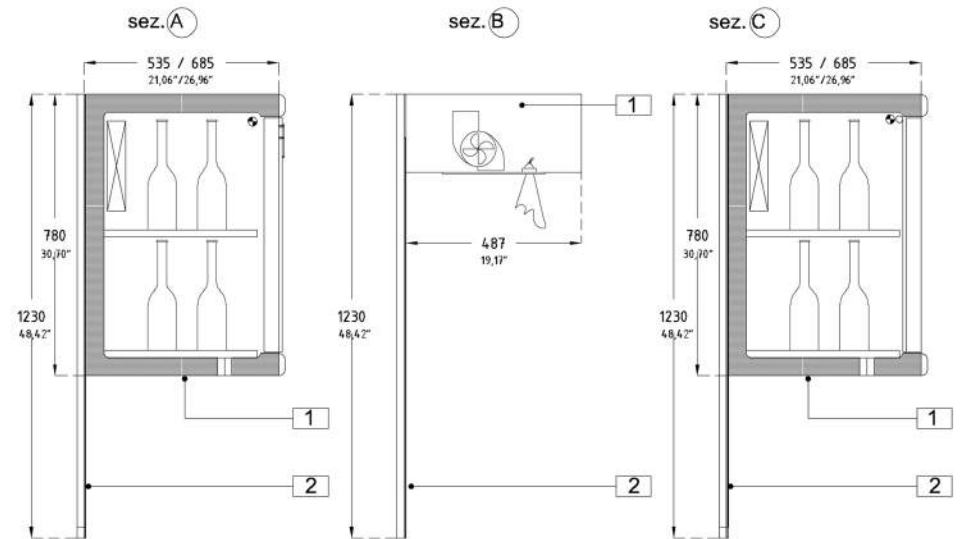

COLD

COLD C

228

• COLD

	doors						P	H	C°	❄
	1	2	3	4	5	6				
A	L						26,97"	21,65"	36,42"	+4 +10
	mm	500	1000	1500	2000	2500				
B	L						487	1230		
	mm	1000	1250	1500	2000	2500				
C	L						26,97"	21,65"	36,42"	+4 +10
	mm	500	1000	1500	2000	2500				
	inch	19,68"	39,37"	59,05"	78,74"	98,42"	118,11"	26,97"	21,65"	36,42"