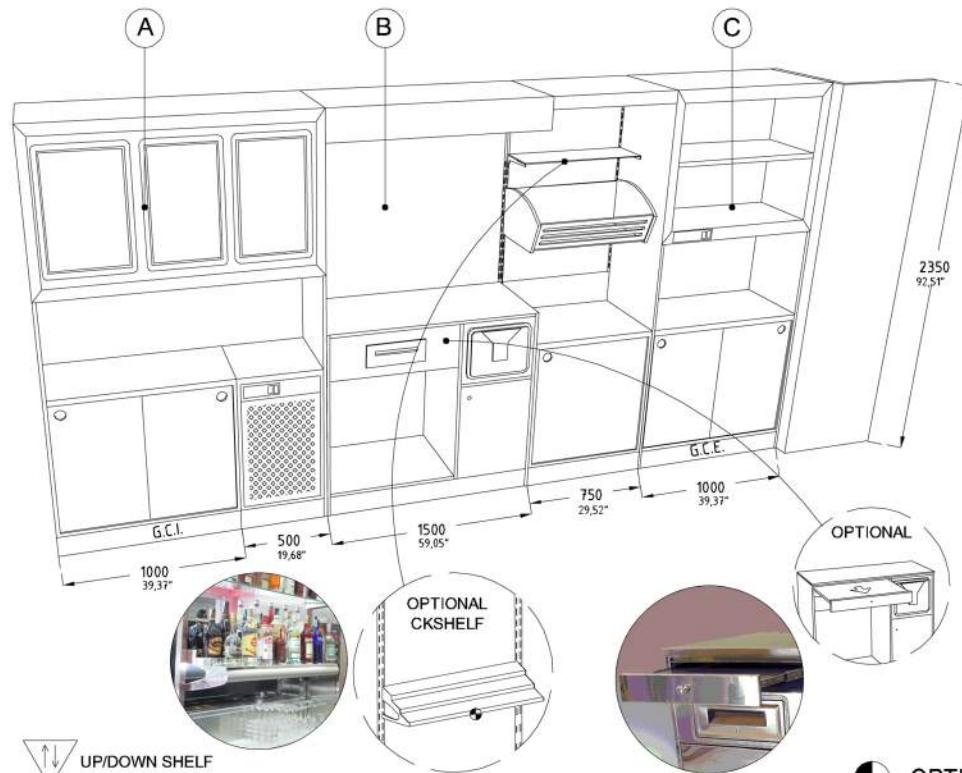

COLD

COLD C

228

• COLD

	doors						P	H	C°	❄
	1	2	3	4	5	6				
A	L						26,97"	21,65"	36,42"	+4 +10
	mm	500	1000	1500	2000	2500				
B	L						487	1230		
	mm	1000	1250	1500	2000	2500				
C	L						26,97"	21,65"	36,42"	+4 +10
	mm	500	1000	1500	2000	2500				
	inch	19,68"	39,37"	59,05"	78,74"	98,42"	118,11"	26,97"	21,65"	36,42"