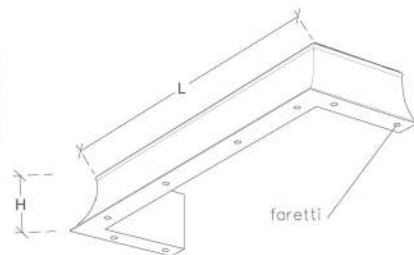

MENU BOARD

• 8 CASSONETTI PER TENDAGGI _ 9 MENU' IN ARREDO

9 MENU' IN ARREDO

L	H
made to measure	300 11,81"

L	H
made to measure	300 11,81"

L	H
made to measure	300 11,81"

L	H
made to measure	made to measure

OPTIONAL - LED/RGB LIGHT