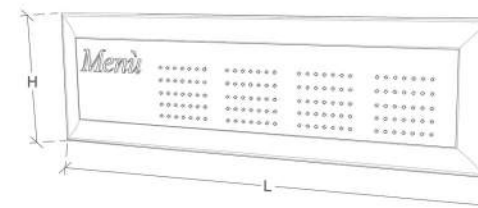

MENU BOARD

• 8 CASSONETTI PER TENDAGGI _ 9 MENU' IN ARREDO

9 MENU' IN ARREDO

L	H
made to measure	300 11,81"

L	H
made to measure	300 11,81"

L	H
made to measure	300 11,81"

L	H
made to measure	made to measure

OPTIONAL - LED/RGB LIGHT