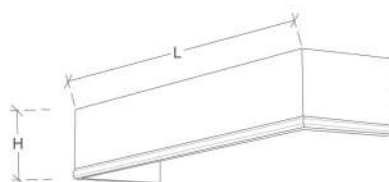

MENU BOARD

• 8 CASSONETTI PER TENDAGGI _ 9 MENU' IN ARREDO

9 MENU' IN ARREDO

L	H
made to measure	300 11,81"

L	H
made to measure	300 11,81"

L	H
made to measure	300 11,81"

L	H
made to measure	made to measure

OPTIONAL - LED/RGB LIGHT