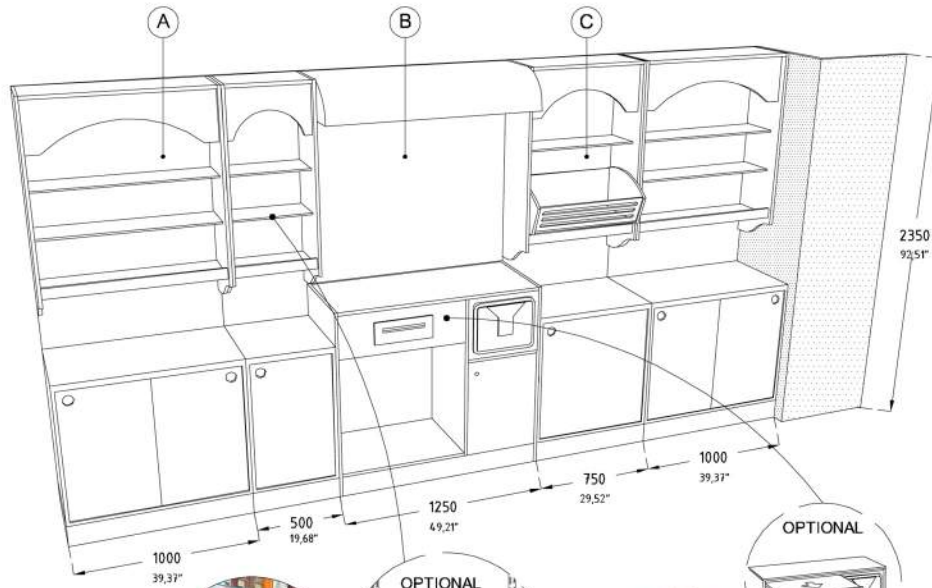

IRISH

224

ALZATE / RAISED BACK

• IRISH

		L						P	H	
A	mm	500	750	1000	1250			320	1230	
	inch	19,68"	29,53"	39,37"	49,21"			12,60"	48,42"	
B	mm			1000	1250	1500	2000	2500	487	1230
	inch			39,37"	49,21"	59,05"	78,74"	98,42"	19,17"	48,42"