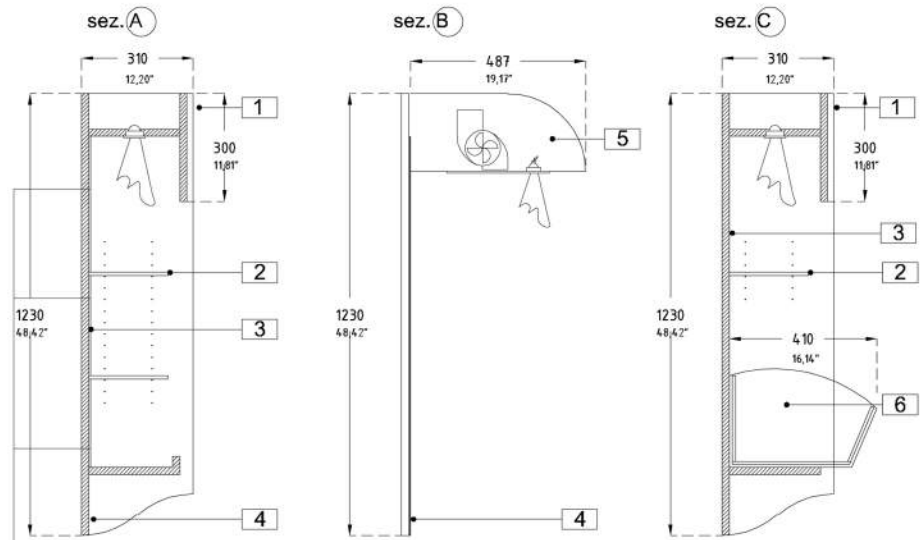

IRISH

224

ALZATE / RAISED BACK

• IRISH

		L						P	H	
A	mm	500	750	1000	1250			320	1230	
	inch	19,68"	29,53"	39,37"	49,21"			12,60"	48,42"	
B	mm			1000	1250	1500	2000	2500	487	1230
	inch			39,37"	49,21"	59,05"	78,74"	98,42"	19,17"	48,42"