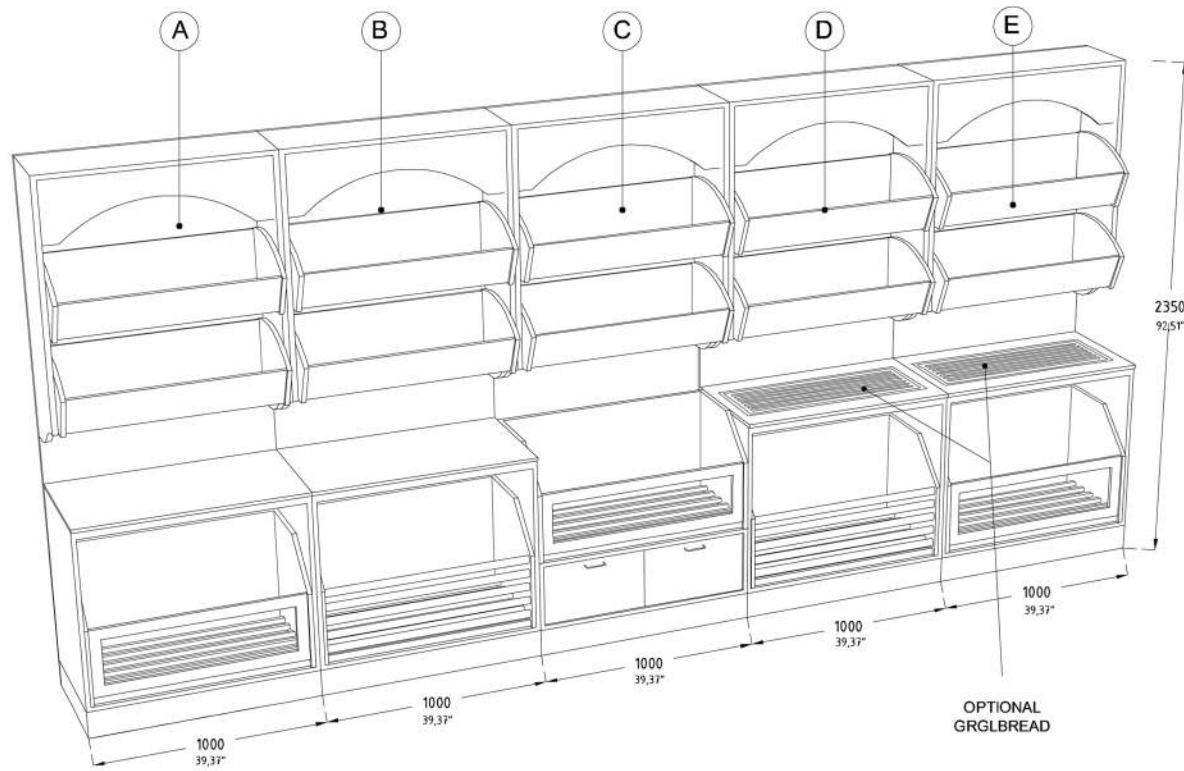

BRADEN - ITALIAN DESIGNERS

SPECIAL: BREAD

232

ALZATE / RAISED BACK:

• **BREAD**

		L				P			H
A	mm	500	750	1000	1250	320	550	685	2350
B	inch	19,68"	29,53"	39,37"	49,21"	12,60"	21,65"	26,97"	92,51"
C	mm	500	750	1000	1250	320	550	685	2350
D	inch	19,68"	29,53"	39,37"	49,21"	12,60"	21,65"	26,97"	92,51"

 **OPTIONAL - LED/RGB LIGHT**

NOTE

• BREAD

NOTE