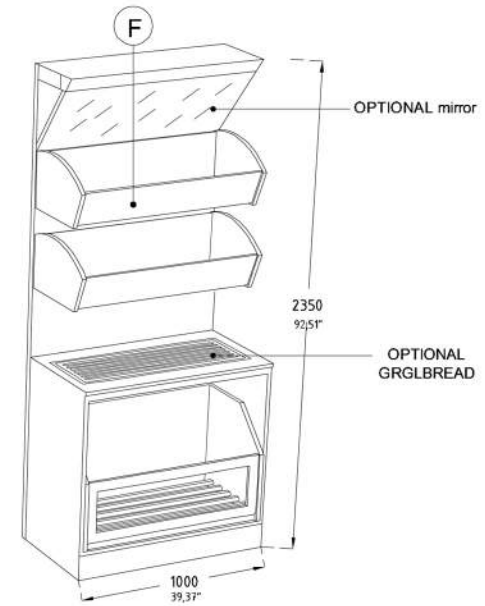

BRADEN - ITALIAN DESIGNERS

SPECIAL: BREAD

232

ALZATE / RAISED BACK:

• **BREAD**

		L				P			H
A	mm	500	750	1000	1250	320	550	685	2350
B	inch	19,68"	29,53"	39,37"	49,21"	12,60"	21,65"	26,97"	92,51"
C	mm	500	750	1000	1250	320	550	685	2350
D	inch	19,68"	29,53"	39,37"	49,21"	12,60"	21,65"	26,97"	92,51"

 **OPTIONAL - LED/RGB LIGHT**

NOTE

• BREAD

NOTE