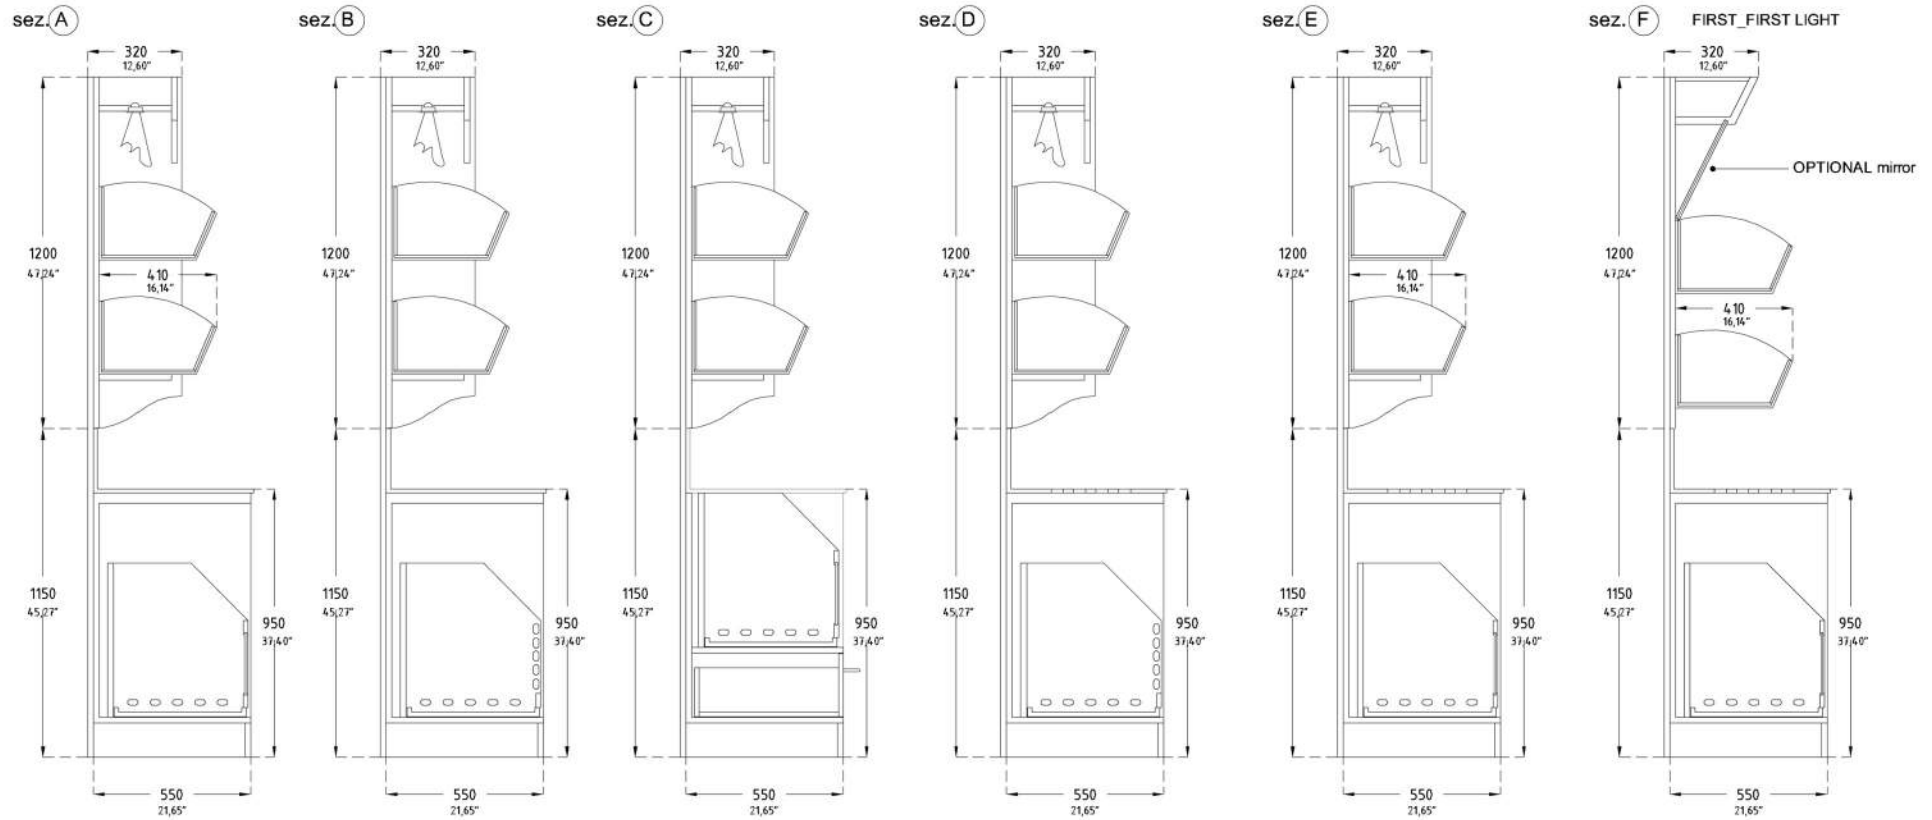

BRADEN - ITALIAN DESIGNERS

SPECIAL: BREAD

232

ALZATE / RAISED BACK:

• **BREAD**

		L				P			H
A	mm	500	750	1000	1250	320	550	685	2350
B	inch	19,68"	29,53"	39,37"	49,21"	12,60"	21,65"	26,97"	92,51"
C	mm	500	750	1000	1250	320	550	685	2350
D	inch	19,68"	29,53"	39,37"	49,21"	12,60"	21,65"	26,97"	92,51"

 **OPTIONAL - LED/RGB LIGHT**

NOTE

• BREAD

NOTE