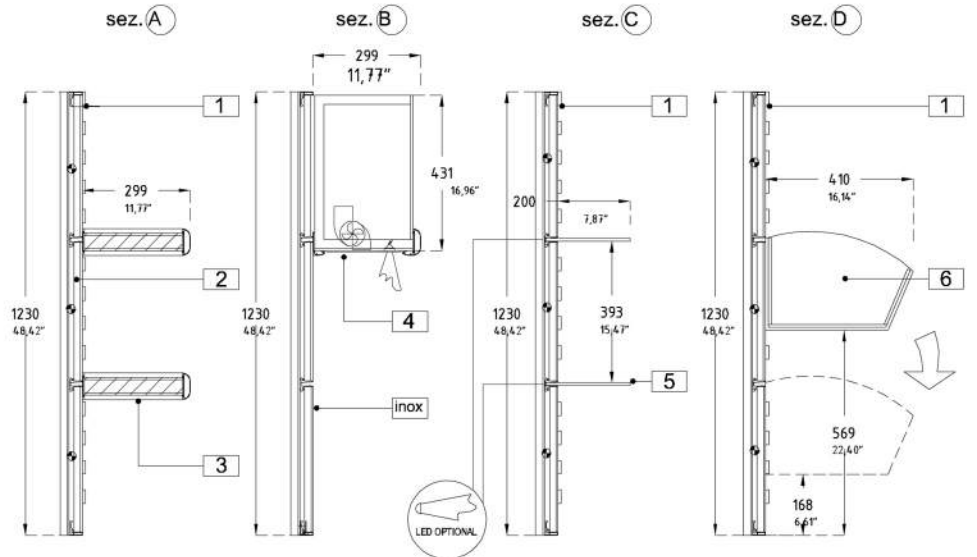

# LINEART

210

ALZATE / RAISED BACK

• LINEART

A	mm	L						P	H	
		500	750	1000	1250	1500	2000			2500
	inch	19,68"	29,53"	39,37"	49,21"	59,05"	78,74"	98,42"	12,60"	48,42"
B	mm			1000	1250	1500	2000	2500	320	1230
	inch			39,37"	49,21"	59,05"	78,74"	98,42"	12,60"	48,42"
C	mm	500	750	1000	1250	1500	2000	2500	320	1230
	inch	19,68"	29,53"	39,37"	49,21"	59,05"	78,74"	98,42"	12,60"	48,42"

NO UP/DOWN SHELF

OPTIONAL - LEDRGLIGHT

NOTE