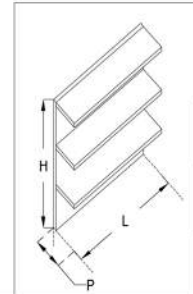

# LINEART

210

ALZATE / RAISED BACK

• LINEART

A	mm	L						P	H	
		500	750	1000	1250	1500	2000			2500
	inch	19,68"	29,53"	39,37"	49,21"	59,05"	78,74"	98,42"	12,60"	48,42"
B	mm			1000	1250	1500	2000	2500	320	1230
	inch			39,37"	49,21"	59,05"	78,74"	98,42"	12,60"	48,42"
C	mm	500	750	1000	1250	1500	2000	2500	320	1230
	inch	19,68"	29,53"	39,37"	49,21"	59,05"	78,74"	98,42"	12,60"	48,42"