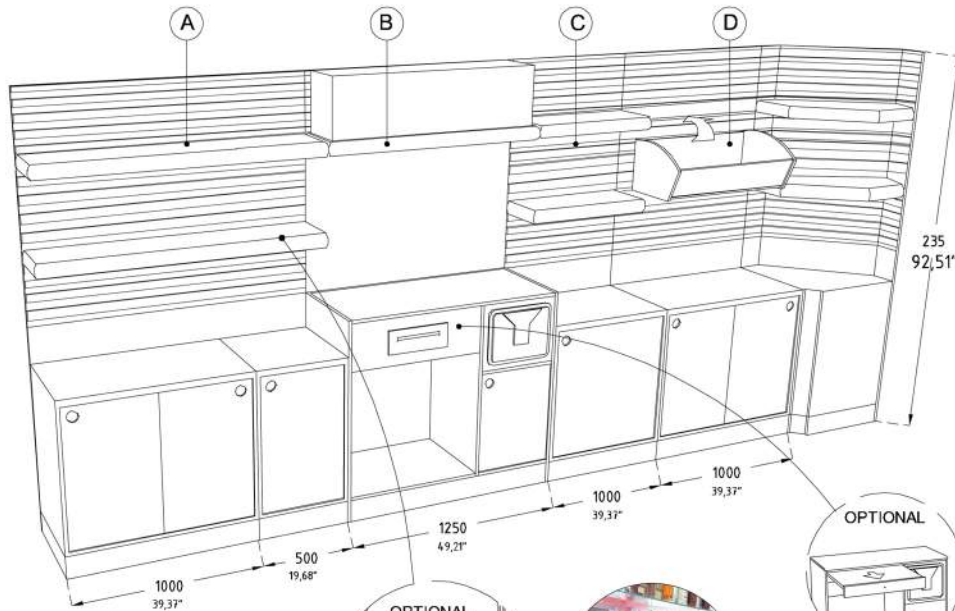

# LINEART

210

ALZATE / RAISED BACK

• LINEART

A	mm	L						P	H	
		500	750	1000	1250	1500	2000			2500
	inch	19,68"	29,53"	39,37"	49,21"	59,05"	78,74"	98,42"	12,60"	48,42"
B	mm			1000	1250	1500	2000	2500	320	1230
	inch			39,37"	49,21"	59,05"	78,74"	98,42"	12,60"	48,42"
C	mm	500	750	1000	1250	1500	2000	2500	320	1230
	inch	19,68"	29,53"	39,37"	49,21"	59,05"	78,74"	98,42"	12,60"	48,42"

NO UP/DOWN SHELF

OPTIONAL - LEDRGLIGHT

NOTE